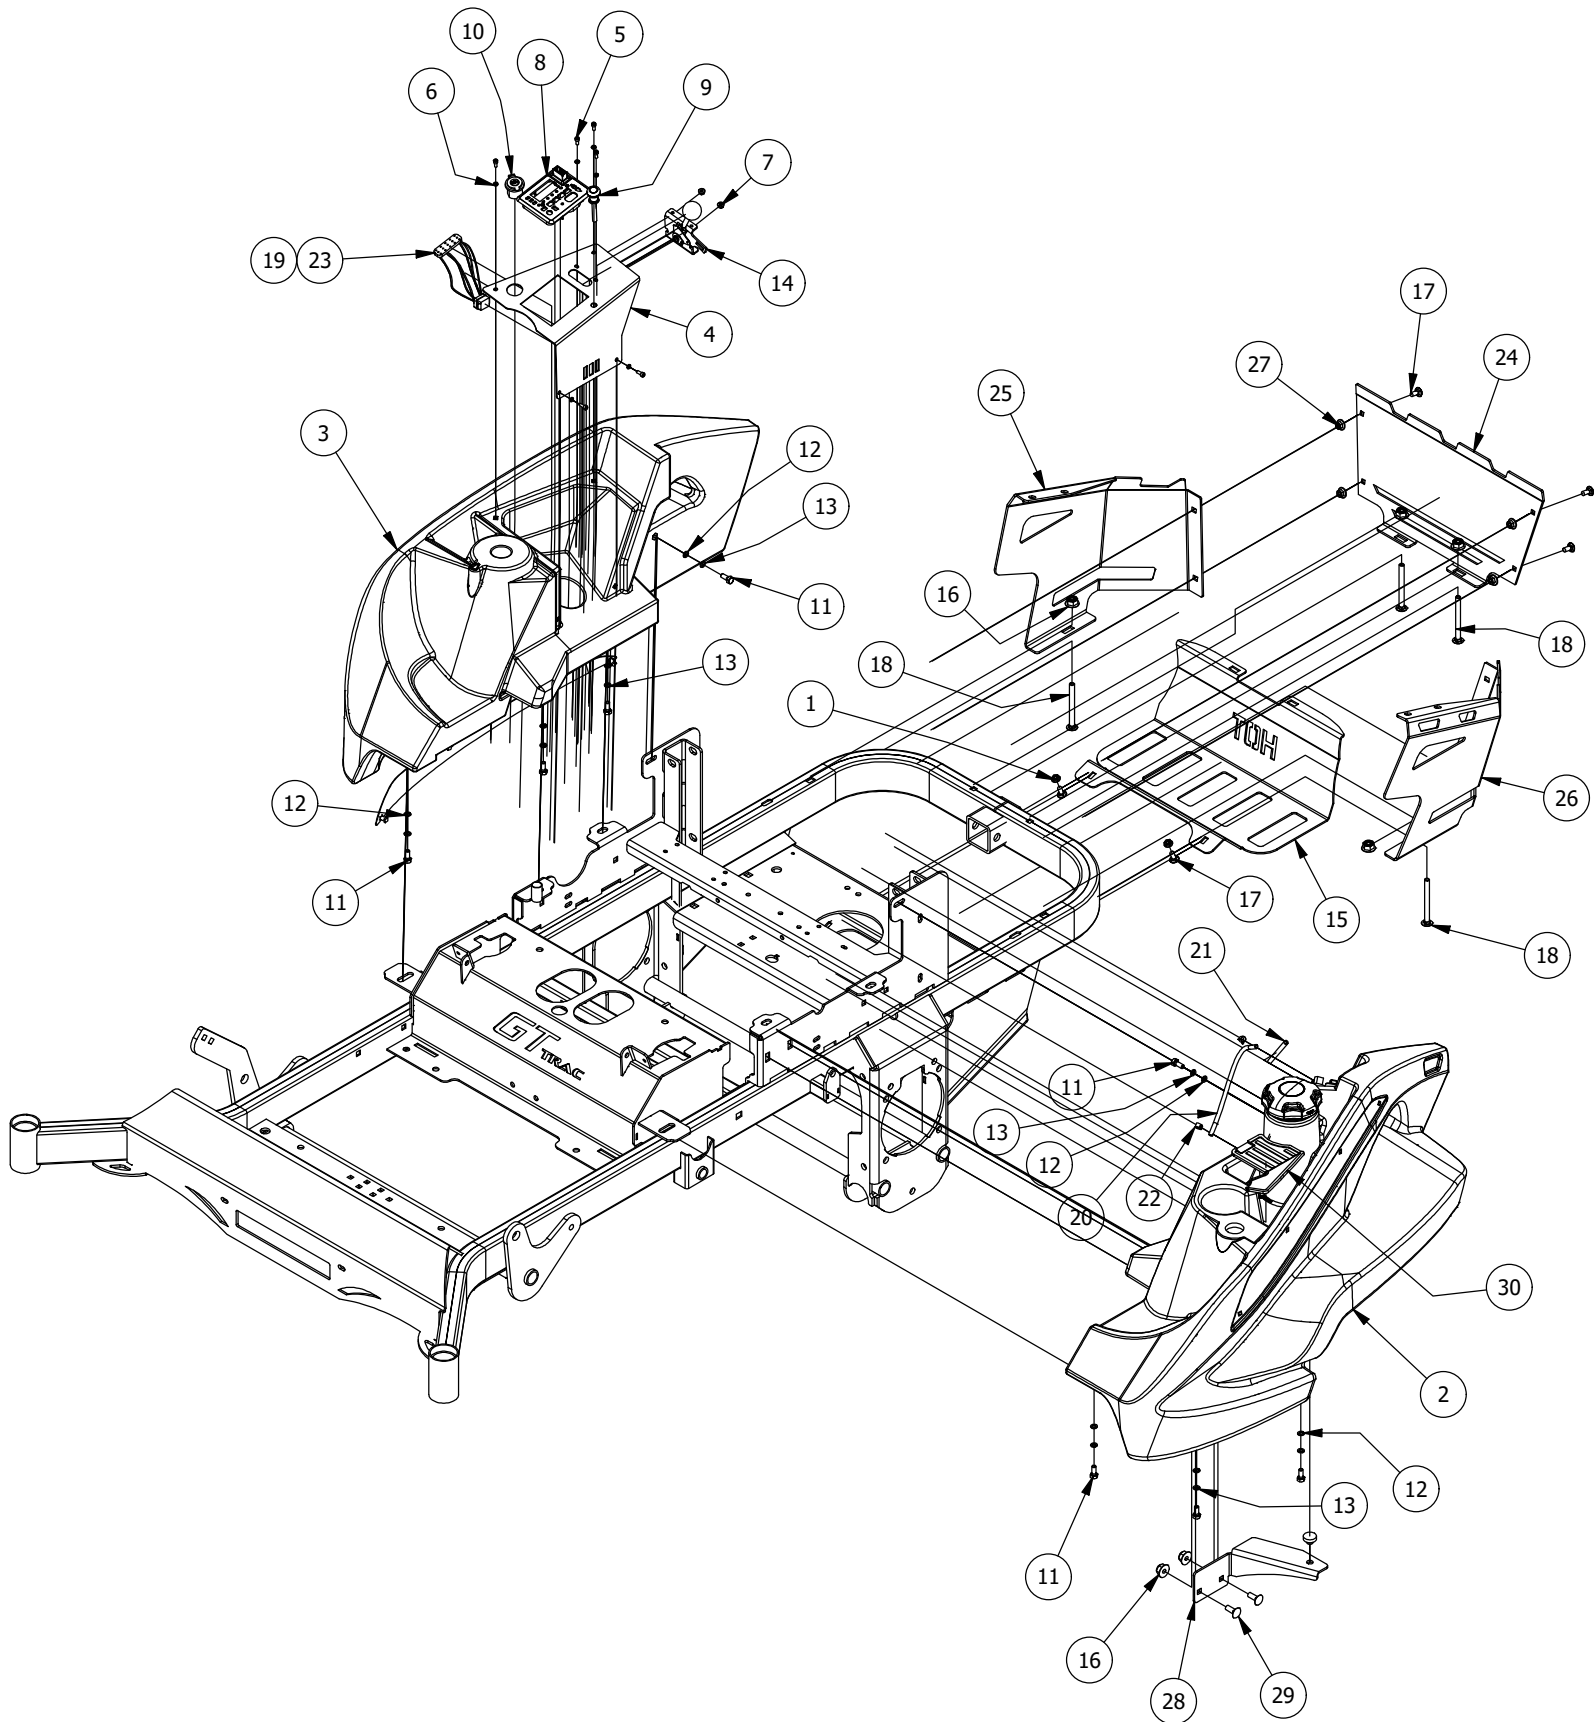

Gas Tank Assembly

Gas Tank Assembly			
ITEM	QTY	PART NUMBER	DESCRIPTION
1	2	413-0006-00	5/16-18 HEX FLANGE NUT W/SERR ZINC
2	1	467-0001-00	Mower Gasoline Fuel Tank Assembly
3	1	467-0002-00	Mower Console
4	1	439-0022-00	Mower Control Panel Bracket
5	6	418-0055-00	10-24 X 1/2 SOCKET C/S 18-8 SS
6	6	419-0011-00	#10 SPLIT LOCKWASHER 18-8 SS
7	2	413-0008-00	10-24 NYLON INSERT LOCKNUT 18-8 SS
8	1	486-0004-00	Mower Control Console, Carbureted Engine
9	1	464-0002-00	Choke Cable
10	1	677-2075-00	12 Volt Auxiliary Plug
11	8	418-0054-00	5/16-18 X 3/4 HEX C/S ZINC
12	8	419-0007-00	5/16 Flat Washer
13	8	419-0009-00	5/16 SPLIT LOCKWASHER ZINC
14	1	464-0001-00	Mower Throttle Cable Assembly w / Handle
15	2	439-0006-00	Mower Muffler Guard
16	6	413-0013-00	3/8-16 NYLON INSERT FLANGE L/NUT ZC
17	6	418-0008-00	5/16-18 X 3/4 CARRIAGE BOLT ZINC
18	4	418-0018-00	3/8-16 X 4 CARRIAGE BOLT ZINC/YEL
19	1	486-0011-00	Briggs 25hp/27hp/Kawi FS730 Harness
20	1	751-1014-00	1/4 Fuel Line - Low Perm
21	1	451-0002-00	Mower Fuel Tank Black 3/16" Vent Tube
22	2	472-0004-00	1/2" (#8) Hose Clamp
23	1	486-0013-00	Mower Kohler Confidant ZT740 / 7000 ZT745 Harness
24	1	439-0690-00	2021 RT/SRT Engine Cowling Center
25	1	439-0691-00	2021 RT/SRT Engine Cowling Right
26	1	439-0692-00	2021 RT/SRT Engine Cowling Left
27	4	413-0066-00	5/16-24 Hex Flange Nut Serr Yello Zinc
28	1	439-0448-00	RT/SRT Gas Tank Support
29	2	418-0045-00	3/8-16 X 1 Carriage Bolt Zinc Yellow
30	1	481-0004-00	Rubber Tank Storage Compartment Insert