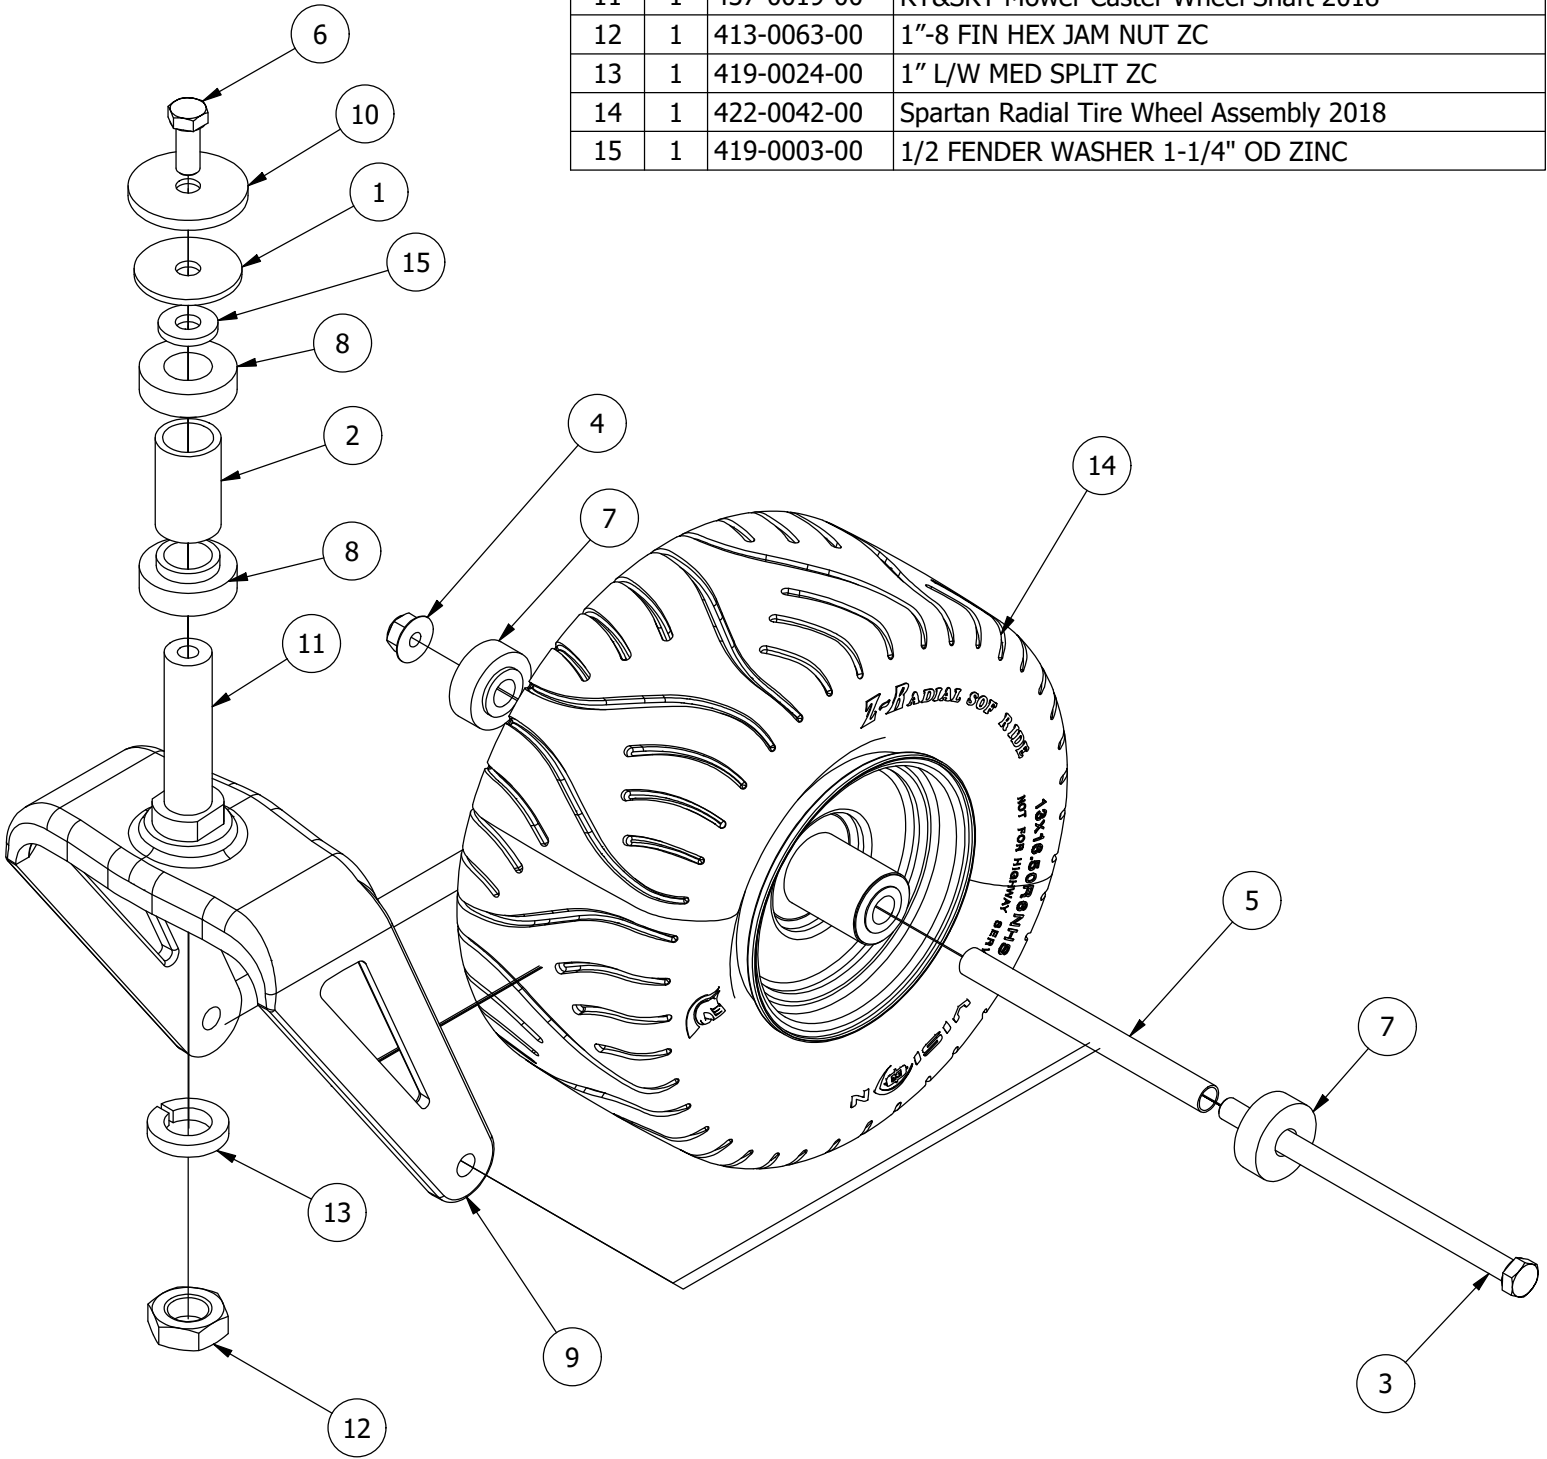

**RT Pro Mower Parts
Manual 2021**

Table of Contents

Front Fork Assembly	3
Brake, Floorboard, and Height Indicator Assembly	4-7
Battery Assembly	8-9
Drive Arm Assemblies	10-11
Seat Frame and Pump Idler Assemblies.....	12-14
Gas Tank Assembly	16-17
54" Deck Assembly.....	18-21
61" Deck Assembly.....	22-25
Deck Chute Assembly	26
Spindle Assembly	27
Transmission Assembly.....	28-29
Kawasaki FT730 Engine Assembly	30
Briggs and Stratton 27 HP Engine Assembly	31
25 HP Kohler Confidant 747cc Engine Assembly.....	32
Decals	33

Front Fork Assembly			
ITEM	QTY	PART NUMBER	DESCRIPTION
1	1	426-0006-00	Mower Caster Shaft Washer
2	1	425-0011-00	Caster Fork Shaft Bearing Spacer
3	1	418-0003-00	1/2-13 X 8-1/2 HEX C/S GR 5 ZINC YELLOW
4	1	413-0002-00	1/2-13 NYLON INSERT FLANGE LOCKNUT ZC YELLOW
5	1	425-0010-00	Mower Caster Fork Wheel Spacer
6	1	418-0006-00	1/2-20 X 1-1/4 HEX C/S GR 5 ZINC
7	2	410-0014-00	Mower Caster Wheel Bearing
8	2	410-0006-00	1" INSERT BEARING
9	1	423-0001-00	RT&SRT Caster Wheel Fork 2018
10	1	419-0025-00	Front Fork Caster Top Washer
11	1	437-0019-00	RT&SRT Mower Caster Wheel Shaft 2018
12	1	413-0063-00	1"-8 FIN HEX JAM NUT ZC
13	1	419-0024-00	1" L/W MED SPLIT ZC
14	1	422-0042-00	Spartan Radial Tire Wheel Assembly 2018
15	1	419-0003-00	1/2 FENDER WASHER 1-1/4" OD ZINC

DETAIL C

Detail C Parts List			
ITEM	QTY	PART NUMBER	DESCRIPTION
1	1	434-0001-00	Deck Gas Spring
2	11	413-0006-00	5/16-18 HEX FLANGE NUT W/SERR ZINC
3	8	413-0002-00	1/2-13 NYLON INSERT FLANGE LOCKNUT ZC YELLOW
4	4	418-0047-00	1/2-13 X 1-1/2 HEX FLANGE BOLT GR 8 ZINC YELLOW
5	2	418-0042-00	1/2-13 X 3-1/2 HEX C/S GR 5 ZINC YELLOW
6	2	419-0009-00	5/16 SPLIT LOCKWASHER ZINC
7	1	487-0005-00	Control Arm Damper Ball Stud
8	1	487-0008-00	Control Arm Damper Ball Stud 3/4" Thread
9	1	435-0009-00	Mower Deck Height Left Link Arm
10	1	431-0005-00	Deck Height Brkt Left Actuator side
11	4	410-0068-00	.502 ID X .753 OD X .75 OAL X1 FL OD X .125 FL BUSHING
12	1	418-0020-00	1/2-13 X 1-1/2 HEX C/S GR 5 ZINC