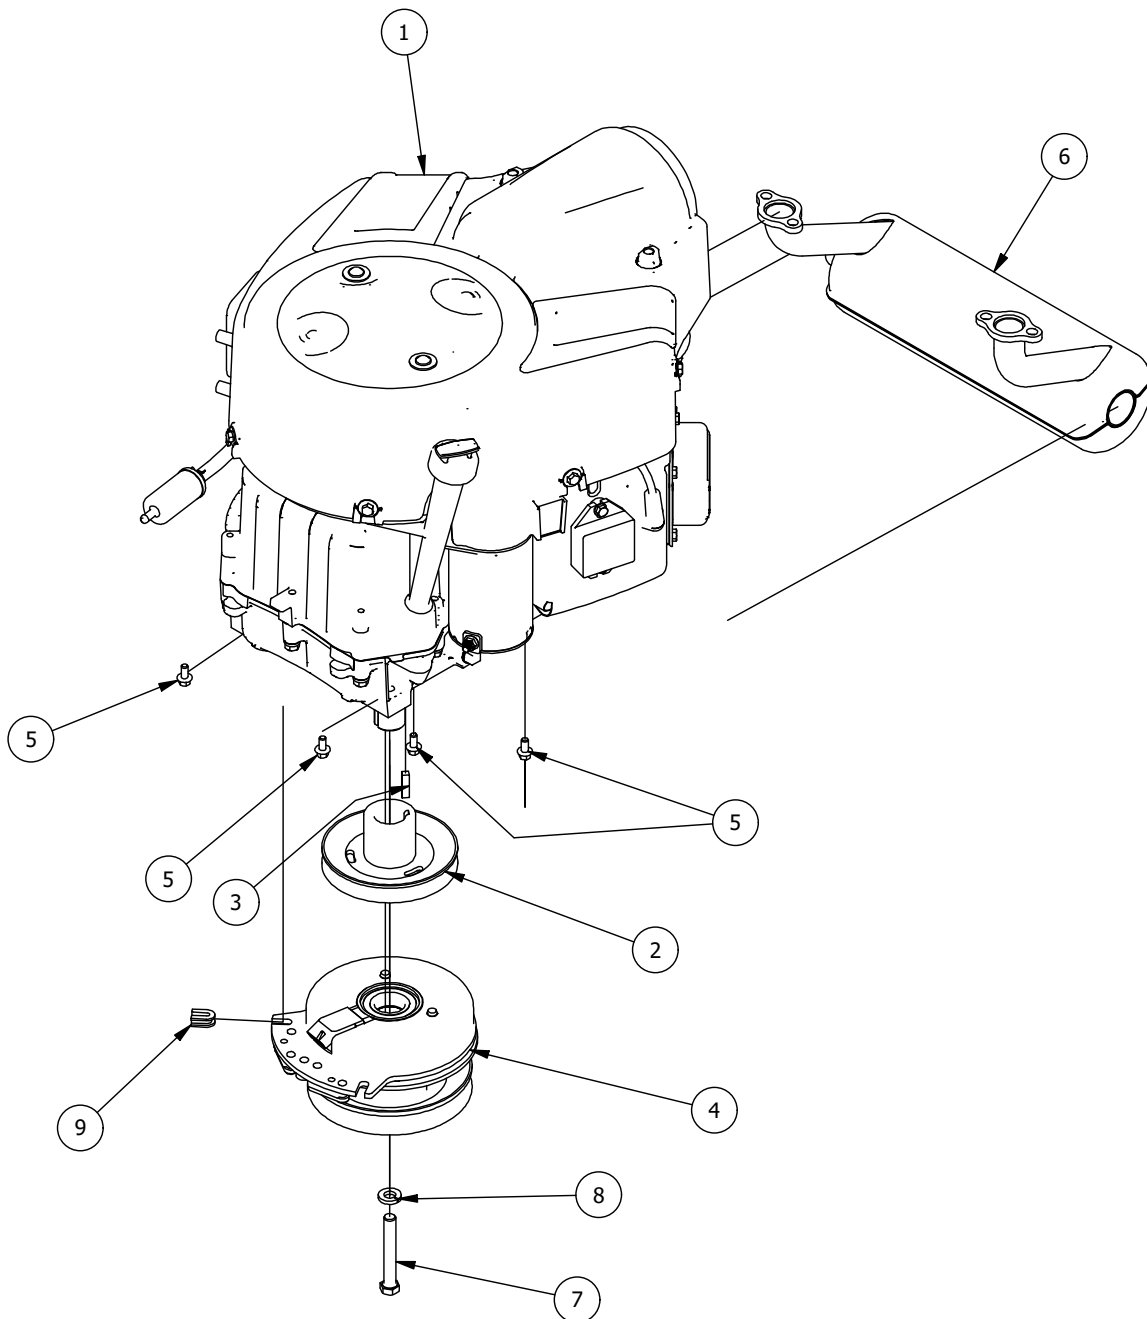

B&S 27 HP			
ITEM	QTY	PART NUMBER	DESCRIPTION
1	1	415-0007-00	27HP Briggs for RT/SRT
2	1	433-0001-00	Drive Pulley, A Belt
3	1	442-0001-00	1/4 X 1 SQUARE KEY STOCK
4	1	470-0002-00	PTO Clutch
5	4	418-0023-00	3/8-16 X 1-1/8 IND HWH W/SERR TRI LOB ZY
6	1	415-0052-00	B&S 27 HP&25HP Exhaust
7	1	418-0022-00	7/16-20 X 3 HEX C/S GR 8 ZC YELLOW
8	1	419-0005-00	7/16 SPLIT LOCKWASHER GR 8 ZC YELLOW
9	1	437-0025-00	Mower Rotation Stop Brkt Sleeve