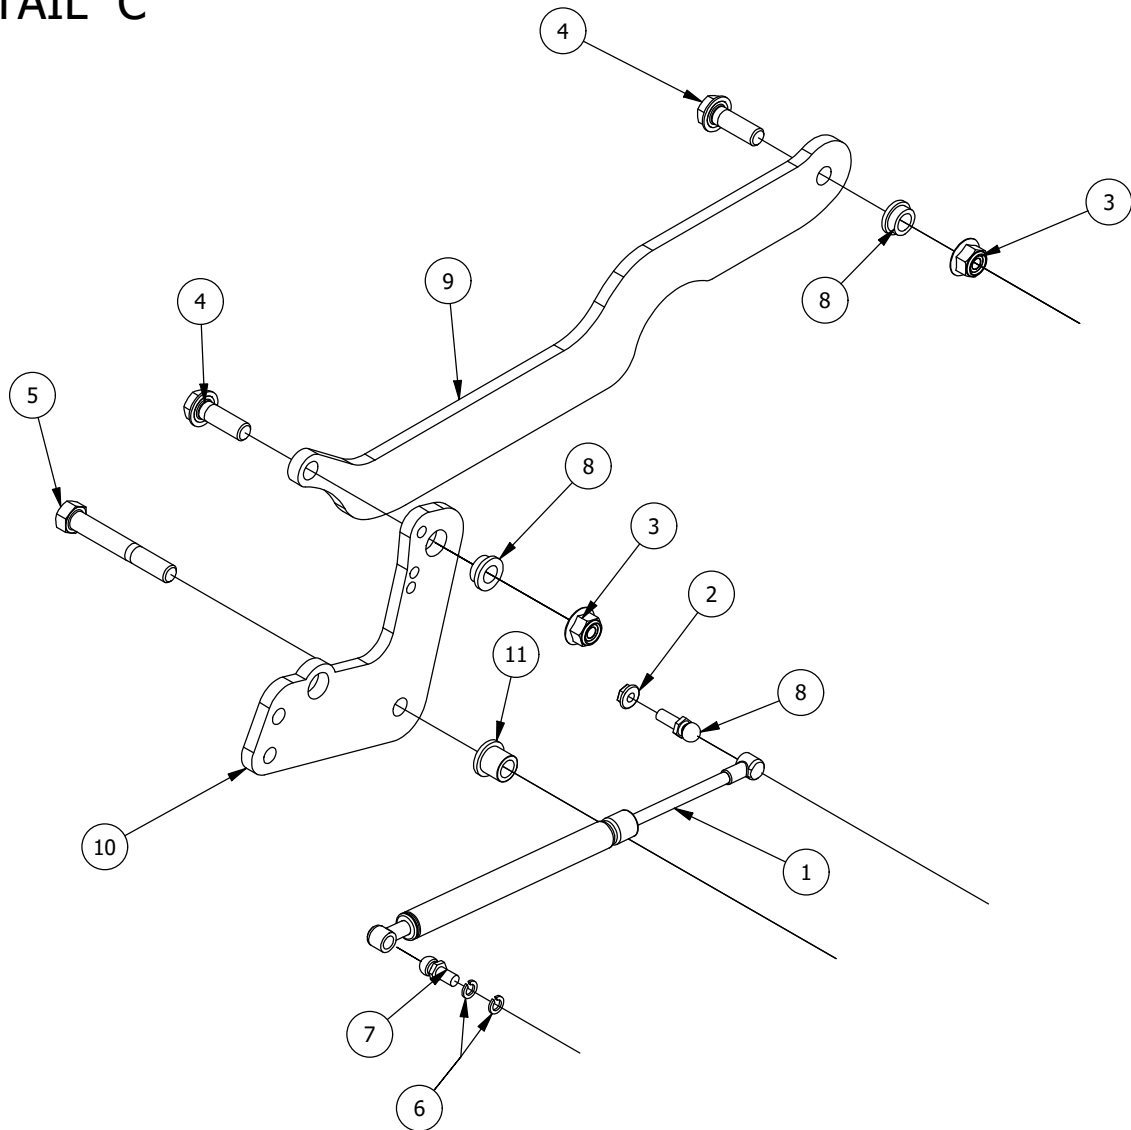

DETAIL C

Detail C Parts List			
ITEM	QTY	PART NUMBER	DESCRIPTION
1	1	434-0001-00	Deck Gas Spring
2	11	413-0006-00	5/16-18 HEX FLANGE NUT W/SERR ZINC
3	8	413-0002-00	1/2-13 NYLON INSERT FLANGE LOCKNUT ZC YELLOW
4	4	418-0047-00	1/2-13 X 1-1/2 HEX FLANGE BOLT GR 8 ZINC YELLOW
5	2	418-0042-00	1/2-13 X 3-1/2 HEX C/S GR 5 ZINC YELLOW
6	2	419-0009-00	5/16 SPLIT LOCKWASHER ZINC
7	1	487-0005-00	Control Arm Damper Ball Stud
8	1	487-0008-00	Control Arm Damper Ball Stud 3/4" Thread
9	1	435-0009-00	Mower Deck Height Left Link Arm
10	1	431-0005-00	Deck Height Brkt Left Actuator side
11	4	410-0068-00	.502 ID X .753 OD X .75 OAL X1 FL OD X .125 FL BUSHING
12	1	418-0020-00	1/2-13 X 1-1/2 HEX C/S GR 5 ZINC