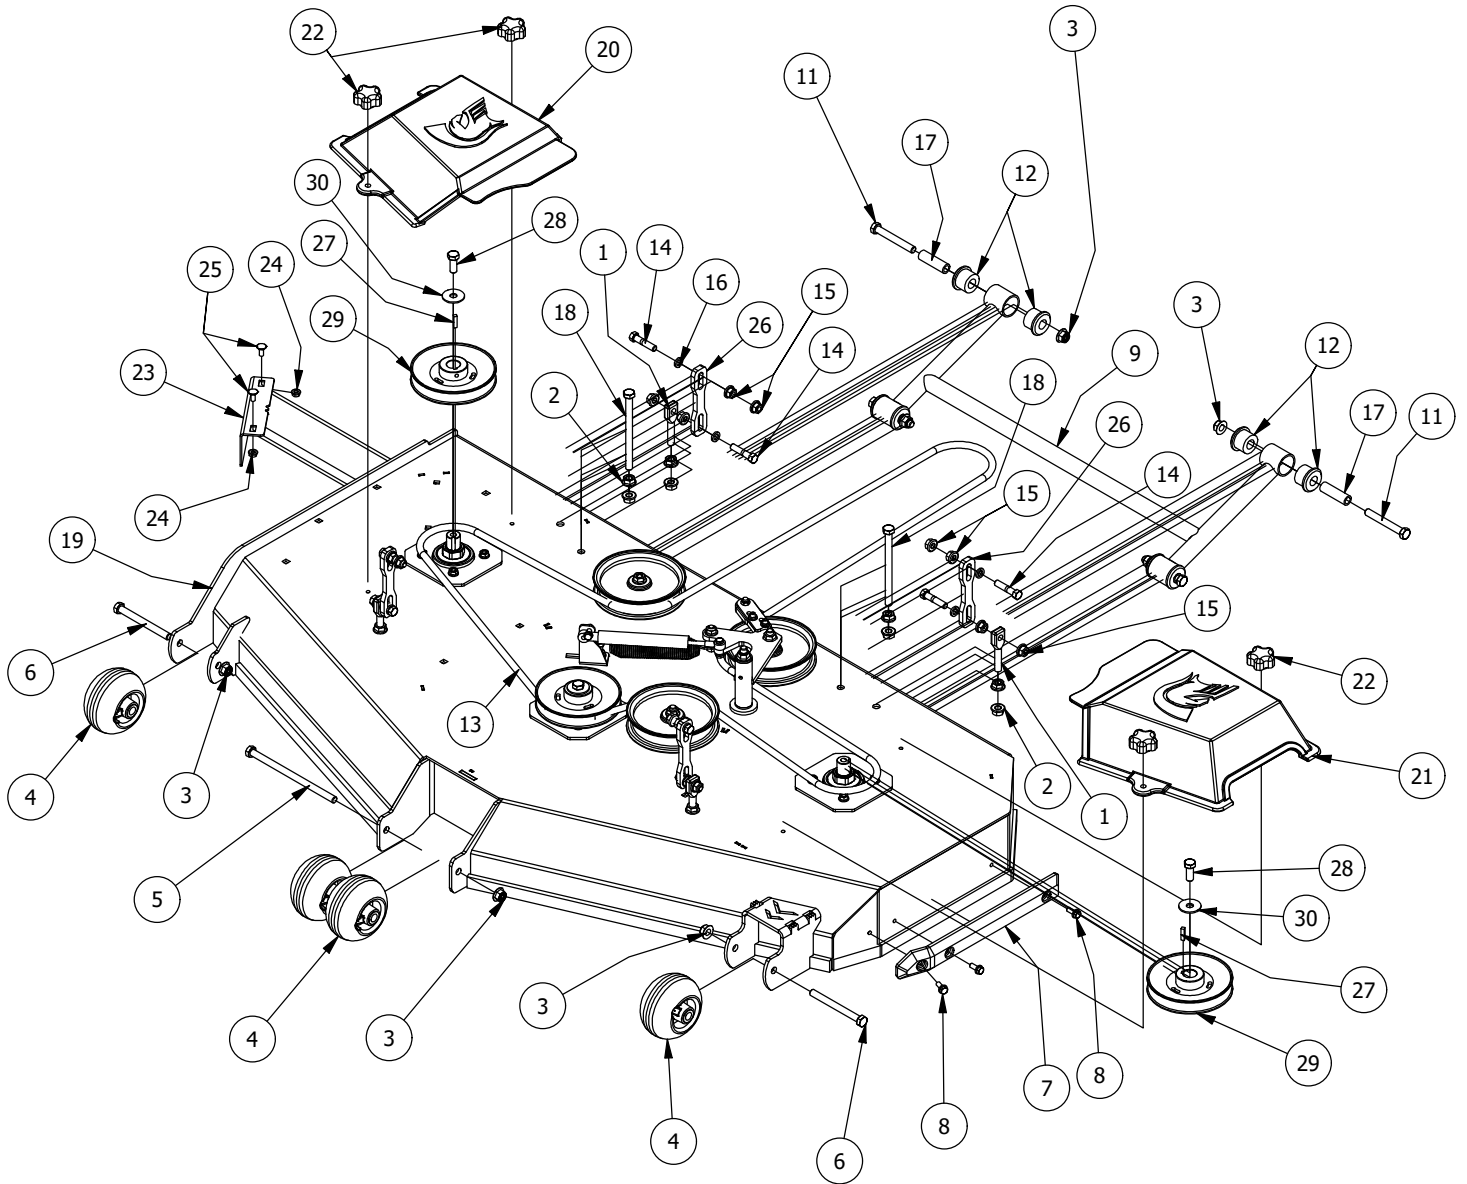

61" Deck Assembly 1

61" Deck Assembly 1

ITEM	QTY	PART NUMBER	DESCRIPTION
1	4	448-0001-00	Mower Deck Height Adjustment Stud
2	12	413-0005-00	1/2-13 HEX FLANGE NUT W/SERR ZINC YELLOW
3	8	413-0002-00	1/2-13 NYLON INSERT FLANGE NUT ZINC YELLOW
4	4	422-0001-00	Anti-Scalp Wheel
5	1	418-0015-00	1/2-13 X 8-1/2 HEX C/S GR 2 ZINC YELLOW
6	2	418-0016-00	1/2-13 X 5 HEX C/S GR 2 ZINC YELLOW
7	1	429-0001-00	Mower Nylon Deck Guard
8	3	418-0049-00	5/16-18 X 3/4 IND HWH TRI LOB ZINC
9	1	490-0014-00	Mower 54"/61" Deck Frame Stabilizer Assembly
11	4	418-0021-00	1/2-13 X 3-3/4 HEX C/S GR 5 ZINC
12	8	732-2008-00	Black A90 Suspension Bushing
13	1	461-0002-00	61" Mower Deck Belt, HB x 167.9" Effective Length
14	8	418-0046-00	7/16-14 X 2 HEX C/S GR 5 ZINC YELLOW
15	17	413-0011-00	7/16-14 HEX FLANGE NUT W/SERR ZINC YELLOW
16	8	419-0010-00	.443 ID X .750 OD X .125 THK NYLON BLACK
17	4	732-2001-00	Large MTV A-Arm Bushing Sleeve
18	2	418-0044-00	1/2-13 X 6-1/2 HEX C/S GR 8 ZINC YELLOW
19	1	490-0061-00	2020 61 RT/SRT Deck assembly
20	1	414-0020-00	Right Pulley Cover 61" RZ/RT/SRT, 72" RT/SRT
21	1	414-0021-00	Left Pulley Cover 61" RZ/RT/SRT, 72" RT/SRT
22	4	445-0005-00	5/16-18 5-LOBE (STAR) FEMALE SOFT TOUCH KNOB (1.90 DIA) BLK
23	1	439-0398-00	2020 RT&SRT/RZ 61 Deck wiper Brkt
24	2	413-0022-00	5/16-18 HEX FLANGE NUT W/SERR ZINC YELLOW
25	2	418-0008-00	5/16-18 X 3/4 CARRIAGE BOLT ZINC
26	4	435-0007-00	Mower Deck Link
27	3	442-0001-00	1/4 X 1 SQUARE KEY STOCK
28	3	418-0006-00	1/2-20 X 1-1/4 HEX C/S GR 5 ZINC
29	3	433-0003-00	Deck Pulley 61"
30	3	419-0001-00	1/2" X 1-5/8 BELLEVILLE CUP WASHER ZINC YELLOW