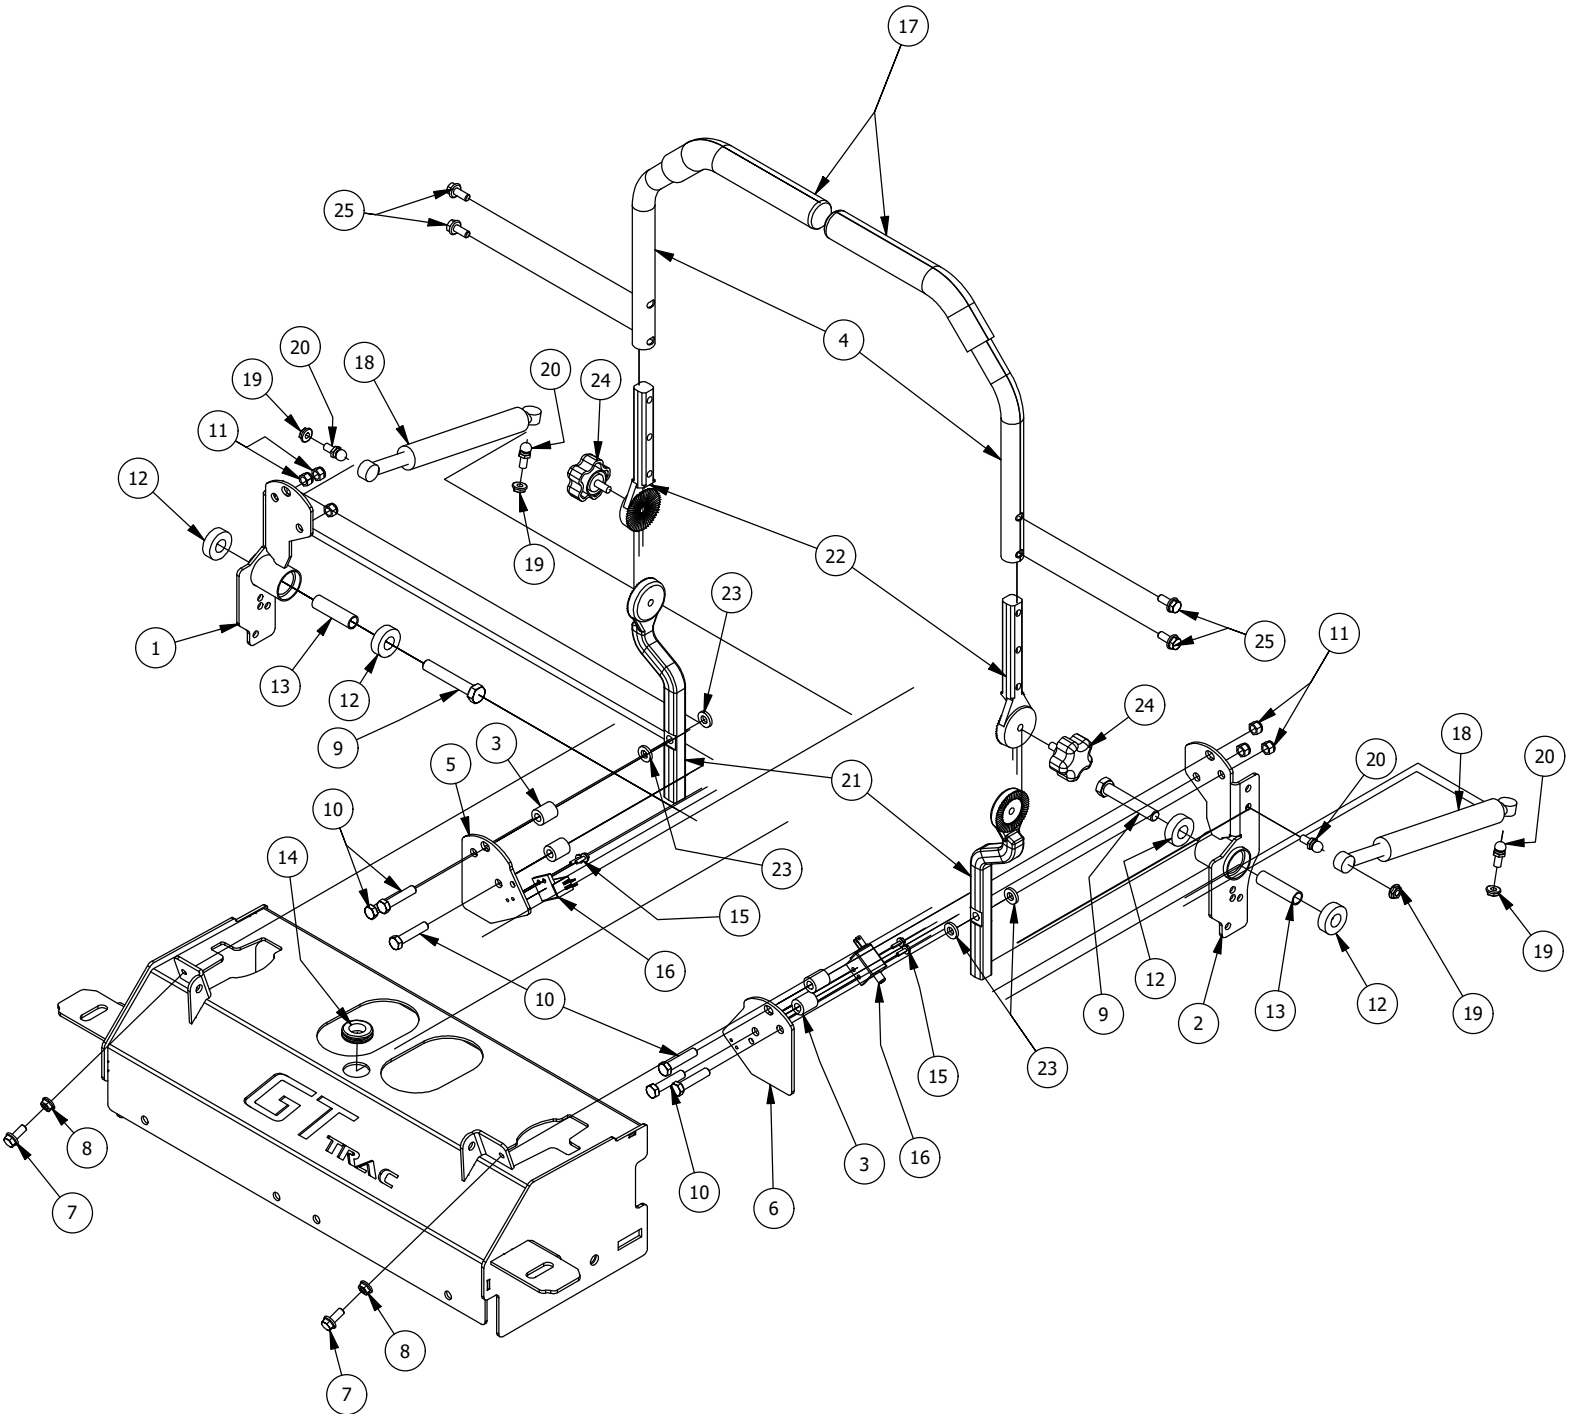

Drive Arm Assemblies

Drive Arm Assemblies			
ITEM	QTY	PART NUMBER	DESCRIPTION
1	1	490-0013-00	Mower Right Drive Arm Bracket Assembly
2	1	490-0012-00	Mower Left Drive Arm Bracket Assembly
3	4	425-0003-00	Mower Drive Arm Spacer
4	2	403-0020-00	Mower Drive Handle Tube
5	1	426-0003-00	Mower Right Control Arm Limit Switch Plate
6	1	426-0002-00	Mower Left Control Arm Limit Switch Plate
7	2	418-0049-00	5/16-18 X 3/4 IND HWH TRI LOB ZINC
8	2	413-0022-00	5/16-18 HEX FLANGE NUT W/SERR ZINC YELLOW
9	2	418-0050-00	1/2-13 X 3 HEX C/S GR 5 ZINC
10	6	418-0051-00	3/8-16 X 1-3/4 HEX C/S GR 2 ZINC
11	6	413-0013-00	3/8-16 NYLON INSERT FLANGE LOCKNUT ZINC
12	4	410-0005-00	5/8" ID X 1-3/8" OD X 7/16" THK BEARING
13	2	425-0004-00	Mower Drive Arm Hub & Deck Lift Arm Spacer
14	1	419-0008-00	3/4" ID X FOR 1-3/16" HOLE FOR 11 GA RUBBER GROMMIT
15	4	418-0032-00	8-32 X 1/2 IND. HWH SLOT TYPE F TCS ZINC
16	2	486-0030-00	NO Plunger Limit Switch
17	2	484-0001-00	Handle Grip
18	2	487-0001-00	Control Arm Damper
19	4	413-0024-00	5/16-18 HEX SERRATED LARGE FLANGE L/NUT ZC
20	4	487-0005-00	Control Arm Damper Ball Stud
21	2	431-0002-00	Height/Pitch Adjustable Lower Drive Arm
22	2	431-0003-00	Height/Pitch Adjustable Upper Drive Arm
23	4	413-0052-00	3/8 ID X 3/4 OD X .125 THK BRONZE WASHER
24	2	445-0001-00	Lobed Knob w/ 5/16"-18 X .750" Stud
25	4	418-0048-00	5/16-18 X 3/4 HEX FLANGE BOLT GR 8 ZC YELLOW