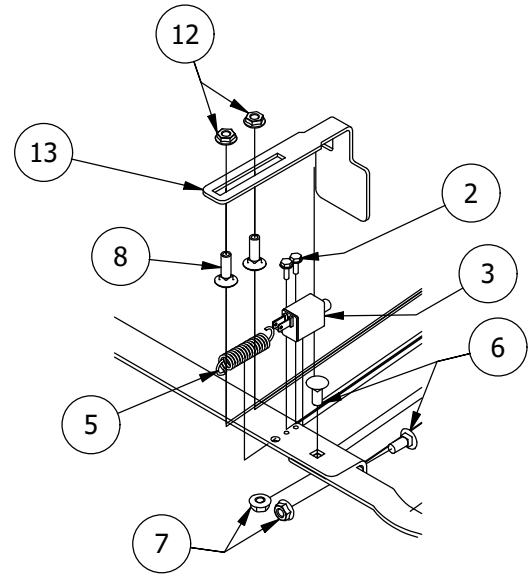

Deck Chute Assembly

PARTS LIST			
ITEM	QTY	PART NUMBER	DESCRIPTION
1	1	439-0111-00	Mower Chute Mounting Bracket
2	6	418-0060-00	5/16-18 X 1 CARRIAGE BOLT ZINC YELLOW
3	2	419-0006-00	.312 ID X .875 OD X .1875 THK F/W NYLON BLK
4	6	413-0027-00	5/16-18 NYLON INSERT FLANGE LOCKNUT ZC YELLOW
5	1	439-0190-00	2020 Deck Chute Hinge Backer Bracket
6	1	481-0011-00	2020 RT/SRT Rubber Discharge Chute
7	1	490-0056-02	RT/SRT Deck Chute Hinge Assembly

Transmission Assembly

DETAIL A

Transmission Assembly			
ITEM	QTY	PART NUMBER	DESCRIPTION
1	7	413-0010-00	1/2-13 HEX FLANGE NUT W/SERR ZINC
2	2	418-0032-00	8-32 X 1/2 IND. HWH SLOT TYPE F TCS ZINC
3	1	486-0030-00	NO Plunger Limit Switch
4	2	419-0006-00	.312 ID X .875 OD X .1875 THK F/W NYLON BLK
5	1	434-0003-00	Brake Pedal Release Spring
6	2	418-0008-00	5/16-18 X 3/4 CARRIAGE BOLT ZINC
7	4	413-0019-00	5/16-18 NYLON INSERT FLANGE L/NUT ZINC
8	4	418-0010-00	5/16-18 X 1 CARRIAGE BOLT ZC/YEL
9	1	450-0002-00	HTE Parker Hydrostatic Transmission Right
10	1	450-0001-00	HTE Parker Hydrostatic Transmission Left
11	1	461-0004-00	Mower A Pump Belt, A x 68.25" Effective Length
12	2	413-0006-00	5/16-18 HEX FLANGE NUT W/SERR ZINC
13	1	439-0066-00	Mower Standard Transmission Brake Interlock Bracket
14	8	418-0047-00	1/2-13 X 1-1/2 HEX FLANGE BOLT GR 8 ZINC YELLOW
15	1	439-0606-00	Mower Park Brake Bracket Right
16	1	439-0607-00	Mower Park Brake Bracket Left
17	2	422-0021-00	Mower 8" Steel Wheels on radial tire (for 61" & 72" decks)
18	2	435-0002-00	Transmission Drive Arm Rod Standard Transmission
19	2	410-0001-00	Control Arm Rod End, Right
20	2	410-0002-00	Control Arm Rod End, Left
21	2	413-0003-00	5/16 Hex Nut Left hand thread
22	2	422-0028-00	RT/SRT 54" Deck Rear Wheel Assembly
23	10	613-0001-00	1/2 Lug Nut-44011- Front