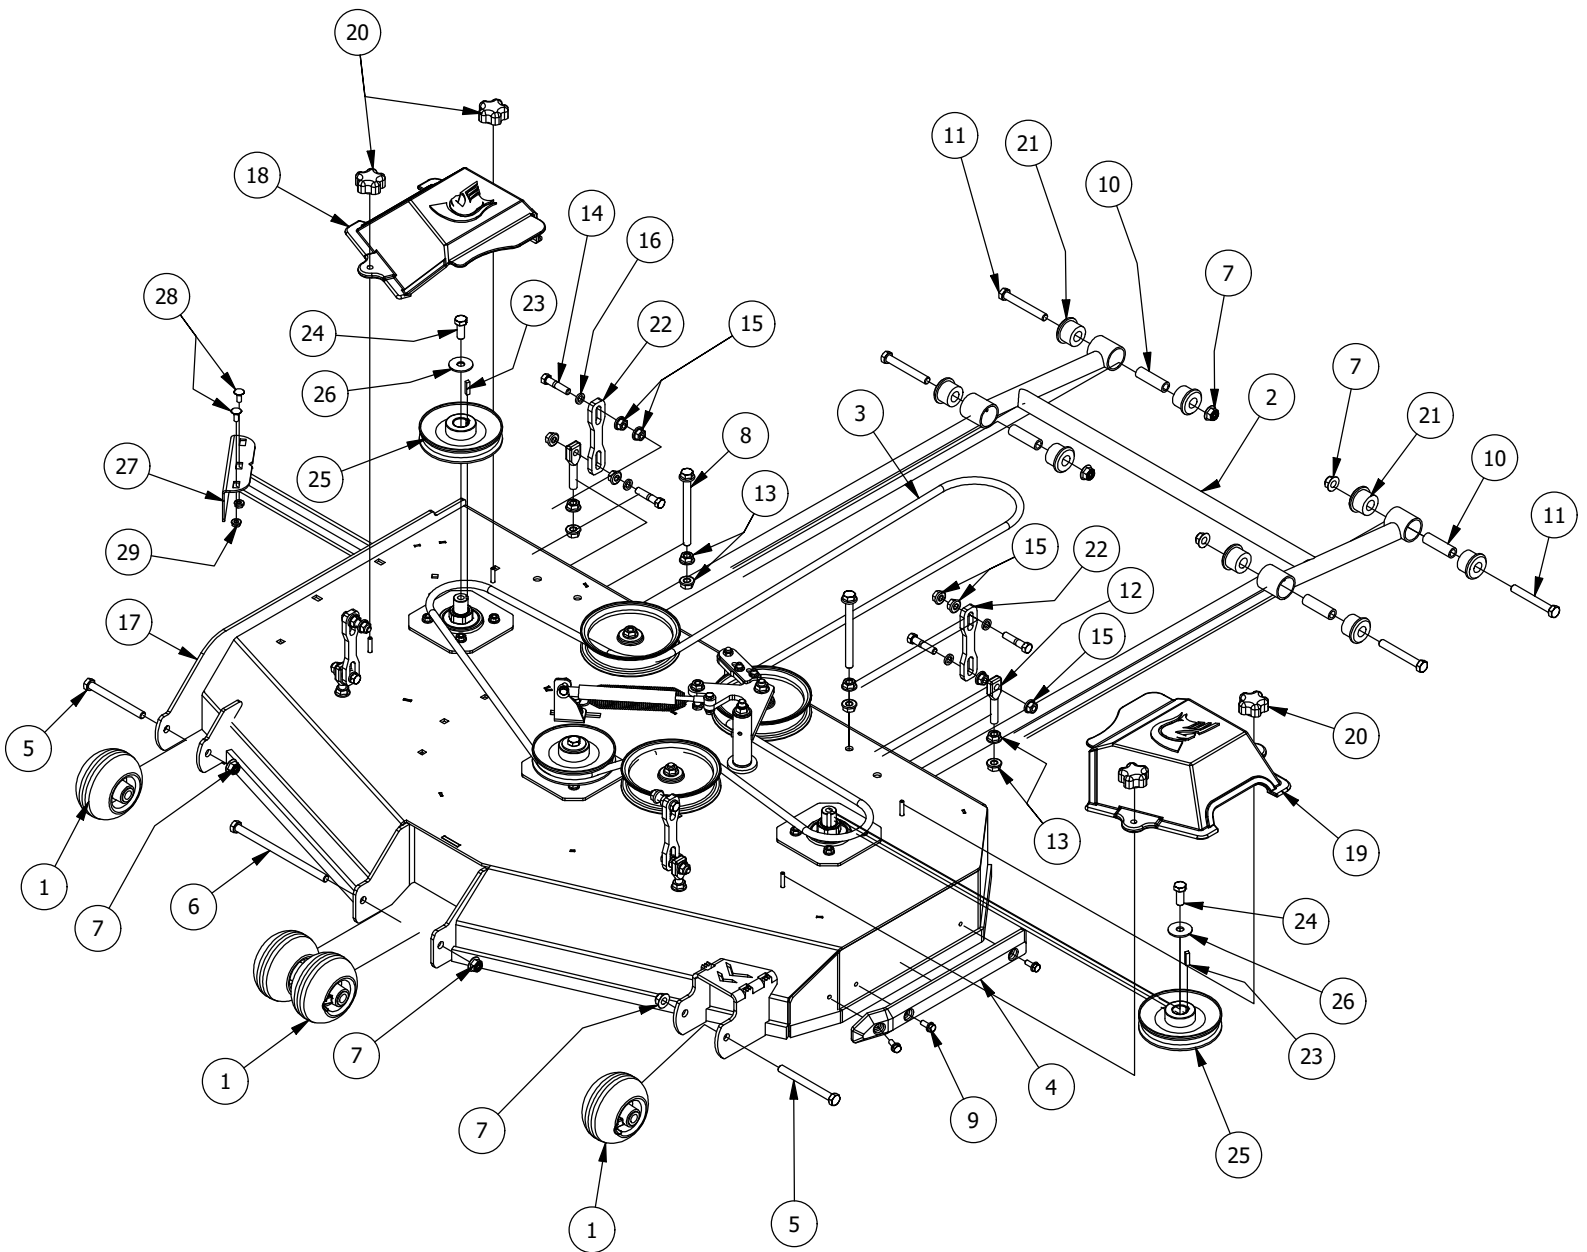

54" Deck Assembly 1

54" Deck Assembly 1			
ITEM	QTY	PART NUMBER	DESCRIPTION
1	4	422-0001-00	Anti-Scalp Wheel
2	1	490-0014-00	Mower 54"/61" Deck Frame Stabilizer Assembly
3	1	461-0001-00	54" Mower Deck Belt, HB x 153.5" Effective Length
4	1	429-0001-00	Mower Nylon Deck Guard
5	2	418-0016-00	1/2-13 X 5 HEX C/S GR 2 ZINC YELLOW
6	1	418-0015-00	1/2-13 X 8-1/2 HEX C/S GR 2 ZINC YELLOW
7	8	413-0002-00	1/2-13 NYLON INSERT FLANGE NUT ZINC YELLOW
8	3	418-0009-00	1/2-13 X 5-1/2 HEX FLANGE BOLT GR 8 ZY
9	3	418-0049-00	5/16-18 X 3/4 IND HWH TRI LOB ZINC
10	4	732-2001-00	Large MTV A-Arm Bushing Sleeve
11	4	418-0021-00	1/2-13 X 3-3/4 HEX C/S GR 5 ZINC
12	4	448-0001-00	Mower Deck Height Adjustment Stud
13	12	413-0005-00	1/2-13 HEX FLANGE NUT W/SERR ZINC YELLOW
14	8	418-0046-00	7/16-14 X 2 HEX C/S GR 5 ZINC YELLOW
15	17	413-0011-00	7/16-14 HEX FLANGE NUT W/SERR ZINC YELLOW
16	8	419-0010-00	.443 ID X .750 OD X .125 THK NYLON BLACK
17	1	490-0063-00	2020 54" RT/SRT Deck Assembly
18	1	414-0019-00	48" & 54" Deck Right Pulley Cover
19	1	414-0018-00	48" & 54" Deck Left Pulley Cover
20	4	445-0005-00	5/16-18 5-LOBE (STAR) FEMALE SOFT TOUCH KNOB (1.90 DIA) BLK
21	8	732-2008-00	Black A90 Suspension Bushing
22	4	435-0007-00	Mower Deck Link
23	3	442-0001-00	1/4 X 1 SQUARE KEY STOCK
24	3	418-0006-00	1/2-20 X 1-1/4 HEX C/S GR 5 ZINC
25	3	433-0004-00	Deck Pulley 54"
26	3	419-0001-00	1/2" X 1-5/8 BELLEVILLE CUP WASHER ZINC YELLOW
27	1	439-0399-00	2020 RT&SRT/RZ 54 Deck wiper Brkt
28	2	418-0008-00	5/16-18 X 3/4 CARRIAGE BOLT ZINC
29	2	413-0022-00	5/16-18 HEX FLANGE NUT W/SERR ZINC YELLOW