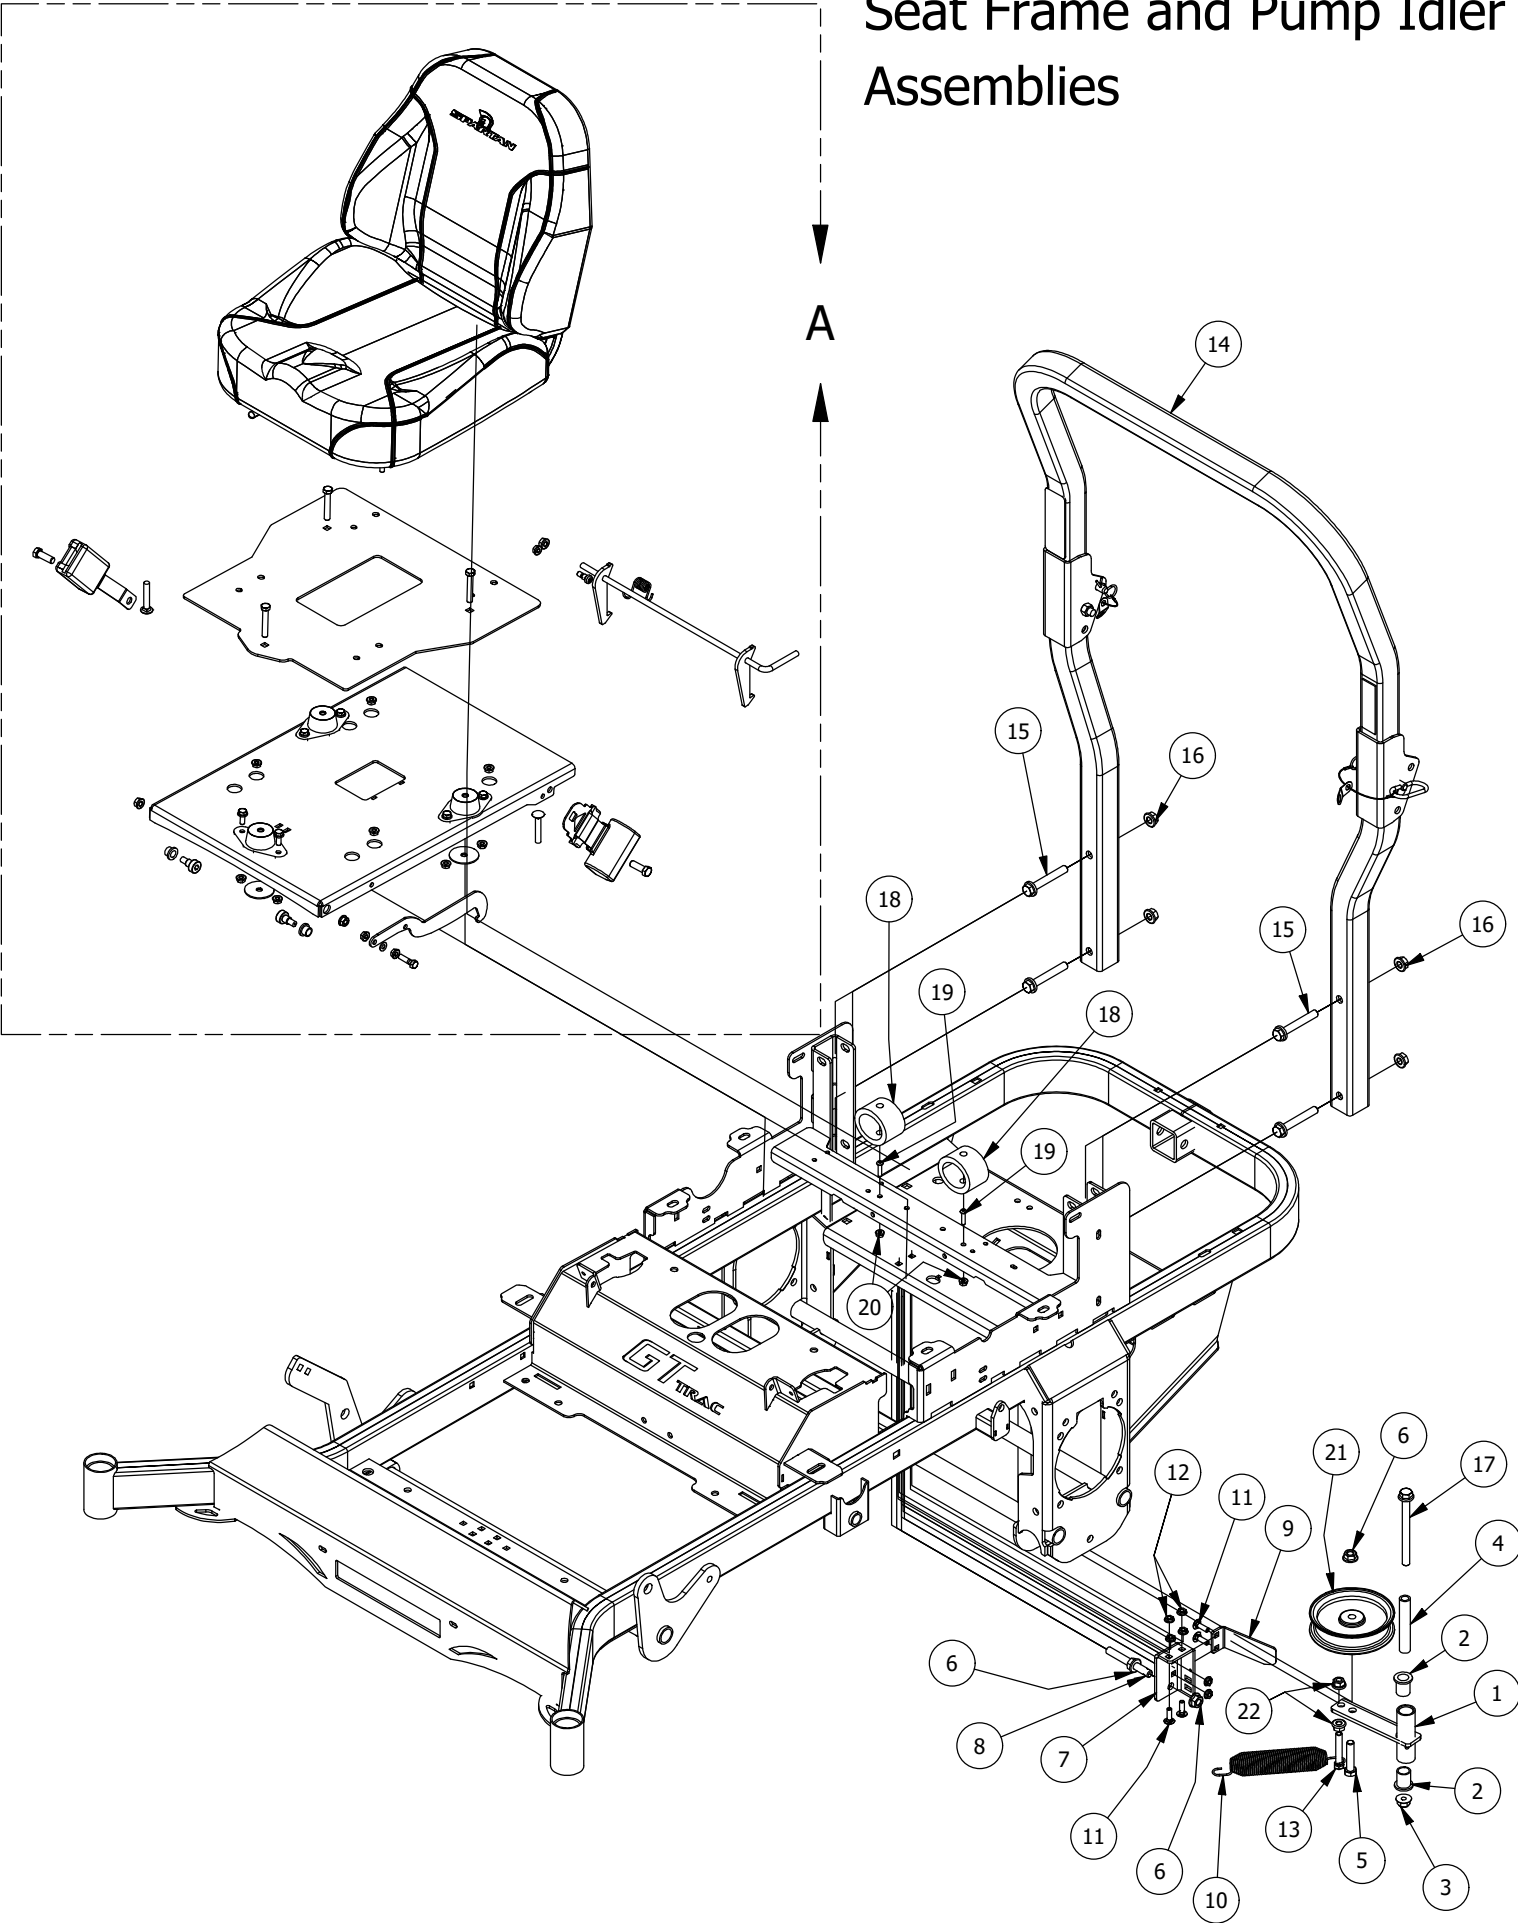

Seat Frame and Pump Idler Assemblies

Seat Frame and Pump Idler Assemblies			
ITEM	QTY	PART NUMBER	DESCRIPTION
1	1	490-0018-00	Mower Pump Idler Assembly
2	2	410-0007-00	3/4" ID X 15/16" OD X 1-1/8" LENGTH FLANGE BUSHING
3	1	413-0002-00	1/2-13 NYLON INSERT FLANGE LOCKNUT ZC YELLOW
4	1	425-0006-00	Mower Inner Idler Spacer
5	1	418-0012-00	1/2-13 X 2-1/4 HEX C/S GR 5 ZINC
6	3	413-0005-00	1/2-13 HEX FLANGE NUT W/SERR ZINC YELLOW
7	1	439-0244-00	Deck Idler Puller Tensioning Bracket
8	1	430-0001-00	Mower Pump Spring Tensioner
9	1	439-0132-00	RT/SRT Clutch Anti-rotation Brkt
10	1	434-0007-00	2019 Mower Deck Spring
11	4	418-0010-00	5/16-18 X 1 CARRIAGE BOLT ZC/YEL
12	6	413-0006-00	5/16-18 HEX FLANGE NUT W/SERR ZINC
13	1	418-0013-00	7/16-14 X 2-1/2 HEX C/S GR 5 ZINC
14	1	497-0002-00	Fold down ROPS
15	4	418-0019-00	1/2-13 X 3-1/2 HEX FLANGE BOLT (GR.8) ZC/YEL
16	4	413-0014-00	1/2-13 HEX STOVER LOCKNUT GR C ZINC
17	1	418-0009-00	1/2-13 X 5-1/2 HEX FLANGE BOLT GR 8 ZY
18	2	487-0004-00	Seat Suspension Elastomer GBR-7
19	2	418-0039-00	1/4-20 X 1 BUTTON SOCKET C/S 18-8 SS W/ BLACK MAGNI 577
20	2	413-0026-00	1/4-20 NYLON INSERT FLANGE L/NUT ZINC
21	1	433-0013-00	5-3/4" Idler Pulley, 7/16" Spacer Assembly
22	2	413-0011-00	7/16-14 HEX FLANGE NUT W/SERR ZINC YELLOW
23	2	618-2023-00	3/8"-16 x 2-1/4" Carriage Bolt