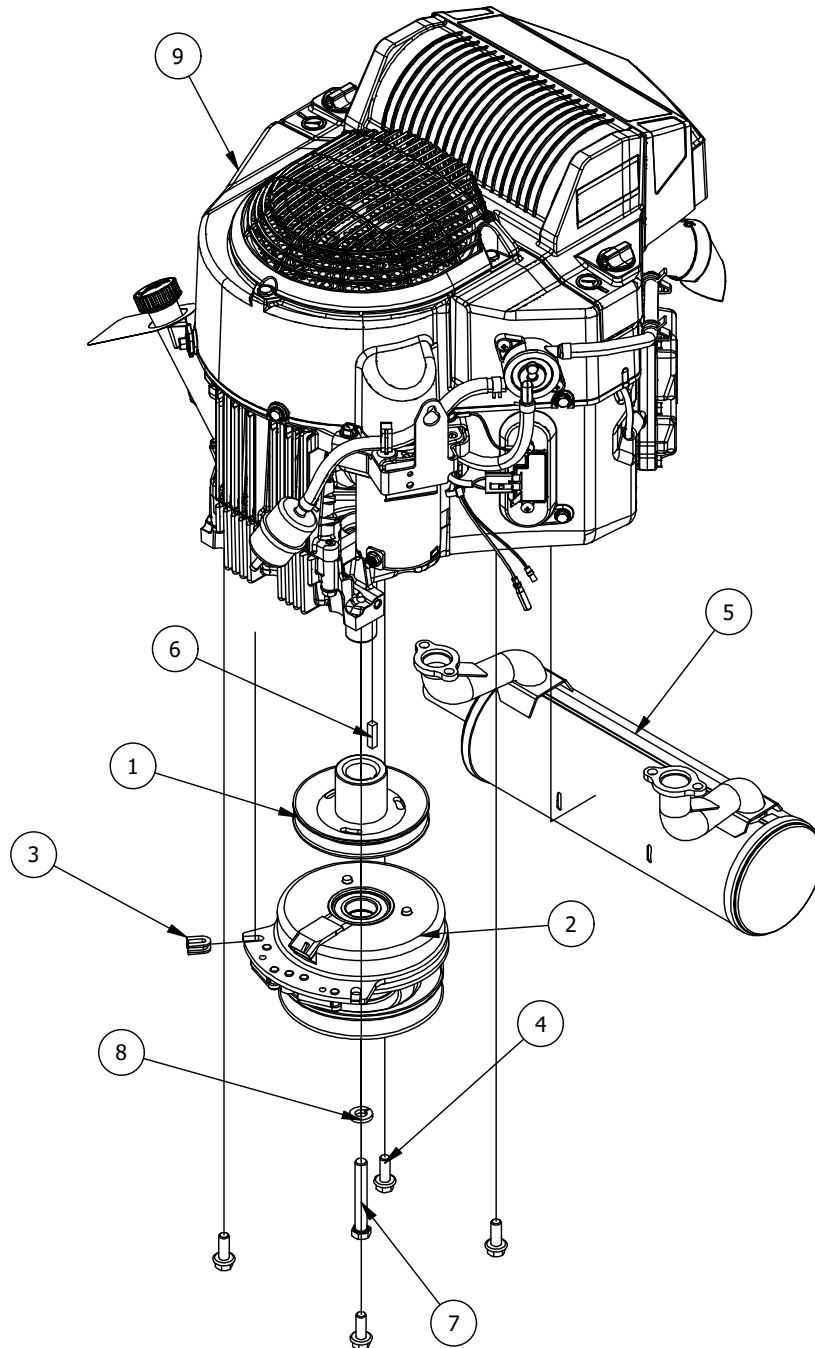

Transmission Assembly

DETAIL A

Transmission Assembly			
ITEM	QTY	PART NUMBER	DESCRIPTION
1	7	413-0010-00	1/2-13 HEX FLANGE NUT W/SERR ZINC
2	2	418-0032-00	8-32 X 1/2 IND. HWH SLOT TYPE F TCS ZINC
3	1	486-0030-00	NO Plunger Limit Switch
4	2	419-0006-00	.312 ID X .875 OD X .1875 THK F/W NYLON BLK
5	1	434-0003-00	Brake Pedal Release Spring
6	2	418-0008-00	5/16-18 X 3/4 CARRIAGE BOLT ZINC
7	4	413-0019-00	5/16-18 NYLON INSERT FLANGE L/NUT ZINC
8	4	418-0010-00	5/16-18 X 1 CARRIAGE BOLT ZC/YEL
9	1	450-0002-00	HTE Parker Hydrostatic Transmission Right
10	1	450-0001-00	HTE Parker Hydrostatic Transmission Left
11	1	461-0004-00	Mower A Pump Belt, A x 68.25" Effective Length
12	2	413-0006-00	5/16-18 HEX FLANGE NUT W/SERR ZINC
13	1	439-0066-00	Mower Standard Transmission Brake Interlock Bracket
14	8	418-0047-00	1/2-13 X 1-1/2 HEX FLANGE BOLT GR 8 ZINC YELLOW
15	1	439-0606-00	Mower Park Brake Bracket Right
16	1	439-0607-00	Mower Park Brake Bracket Left
17	2	422-0021-00	Mower 8" Steel Wheels on radial tire (for 61" & 72" decks)
18	2	435-0002-00	Transmission Drive Arm Rod Standard Transmission
19	2	410-0001-00	Control Arm Rod End, Right
20	2	410-0002-00	Control Arm Rod End, Left
21	2	413-0003-00	5/16 Hex Nut Left hand thread
22	2	422-0028-00	RT/SRT 54" Deck Rear Wheel Assembly
23	10	613-0001-00	1/2 Lug Nut-44011- Front

Kawasaki FT730 Engine

Kawasaki FT730 Engine assembly			
ITEM	QTY	PART NUMBER	DESCRIPTION
1	1	433-0001-00	Drive Pulley, A Belt
2	1	470-0002-00	PTO Clutch
3	1	437-0025-00	Mower Rotation Stop Brkt Sleeve
4	4	418-0023-00	3/8-16 X 1-1/8 IND HWH W/SERR TRI LOB ZY
5	1	415-0074-00	2019 Exhaust System for Kawasaki FR, FS and FT
6	1	442-0001-00	1/4 X 1 SQUARE KEY STOCK
7	1	418-0022-00	7/16-20 X 3 HEX C/S GR 8 ZC YELLOW
8	1	419-0005-00	7/16 SPLIT LOCKWASHER GR 8 ZC YELLOW
9	1	415-0024-00	Kawasaki FT730-Carb Engine