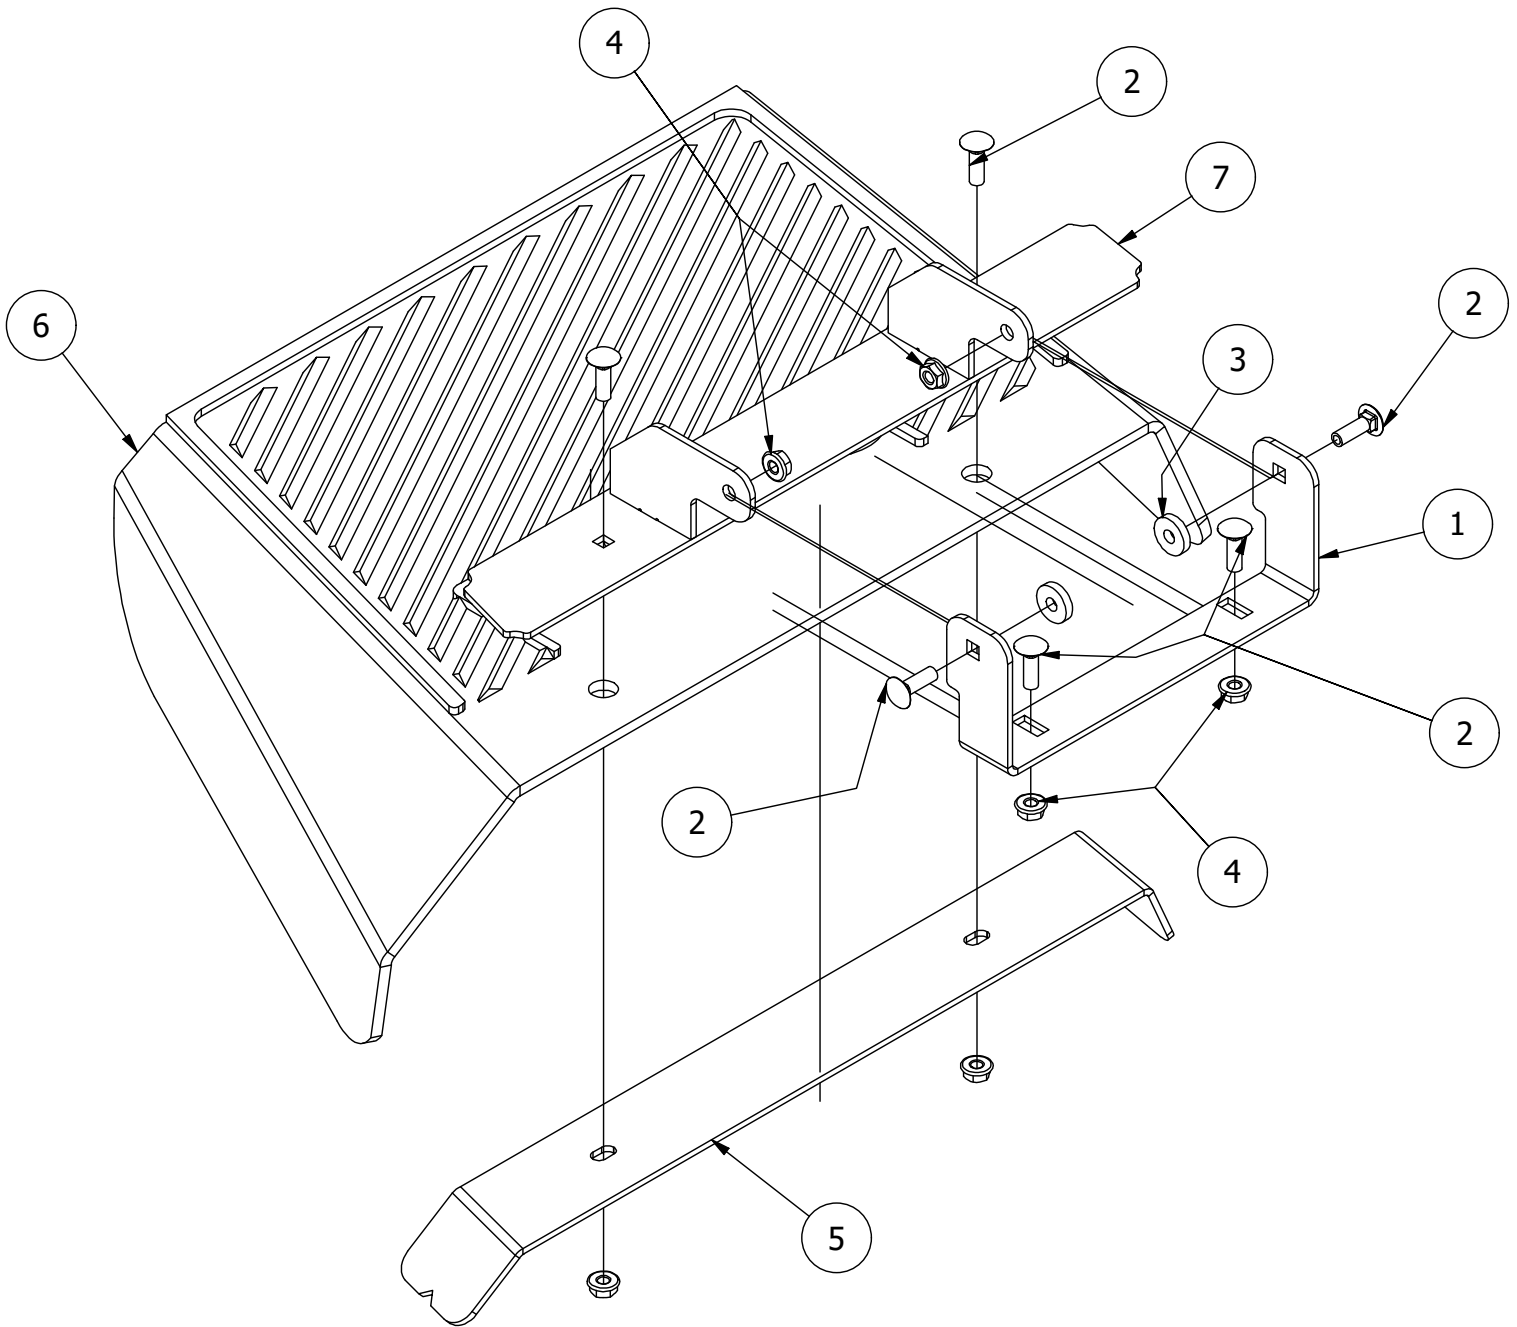

Deck Chute Assembly

PARTS LIST			
ITEM	QTY	PART NUMBER	DESCRIPTION
1	1	439-0111-00	Mower Chute Mounting Bracket
2	6	418-0060-00	5/16-18 X 1 CARRIAGE BOLT ZINC YELLOW
3	2	419-0006-00	.312 ID X .875 OD X .1875 THK F/W NYLON BLK
4	6	413-0027-00	5/16-18 NYLON INSERT FLANGE LOCKNUT ZC YELLOW
5	1	439-0190-00	2020 Deck Chute Hinge Backer Bracket
6	1	481-0011-00	2020 RT/SRT Rubber Discharge Chute
7	1	490-0056-02	RT/SRT Deck Chute Hinge Assembly