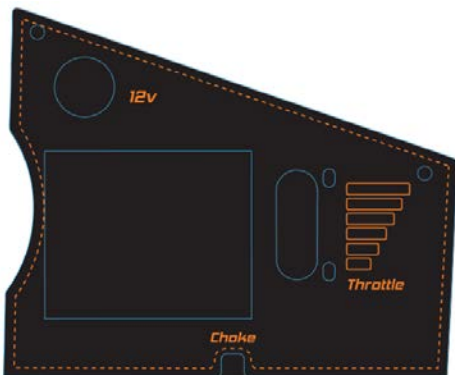

491-0094-00
Carbureted Console Decal