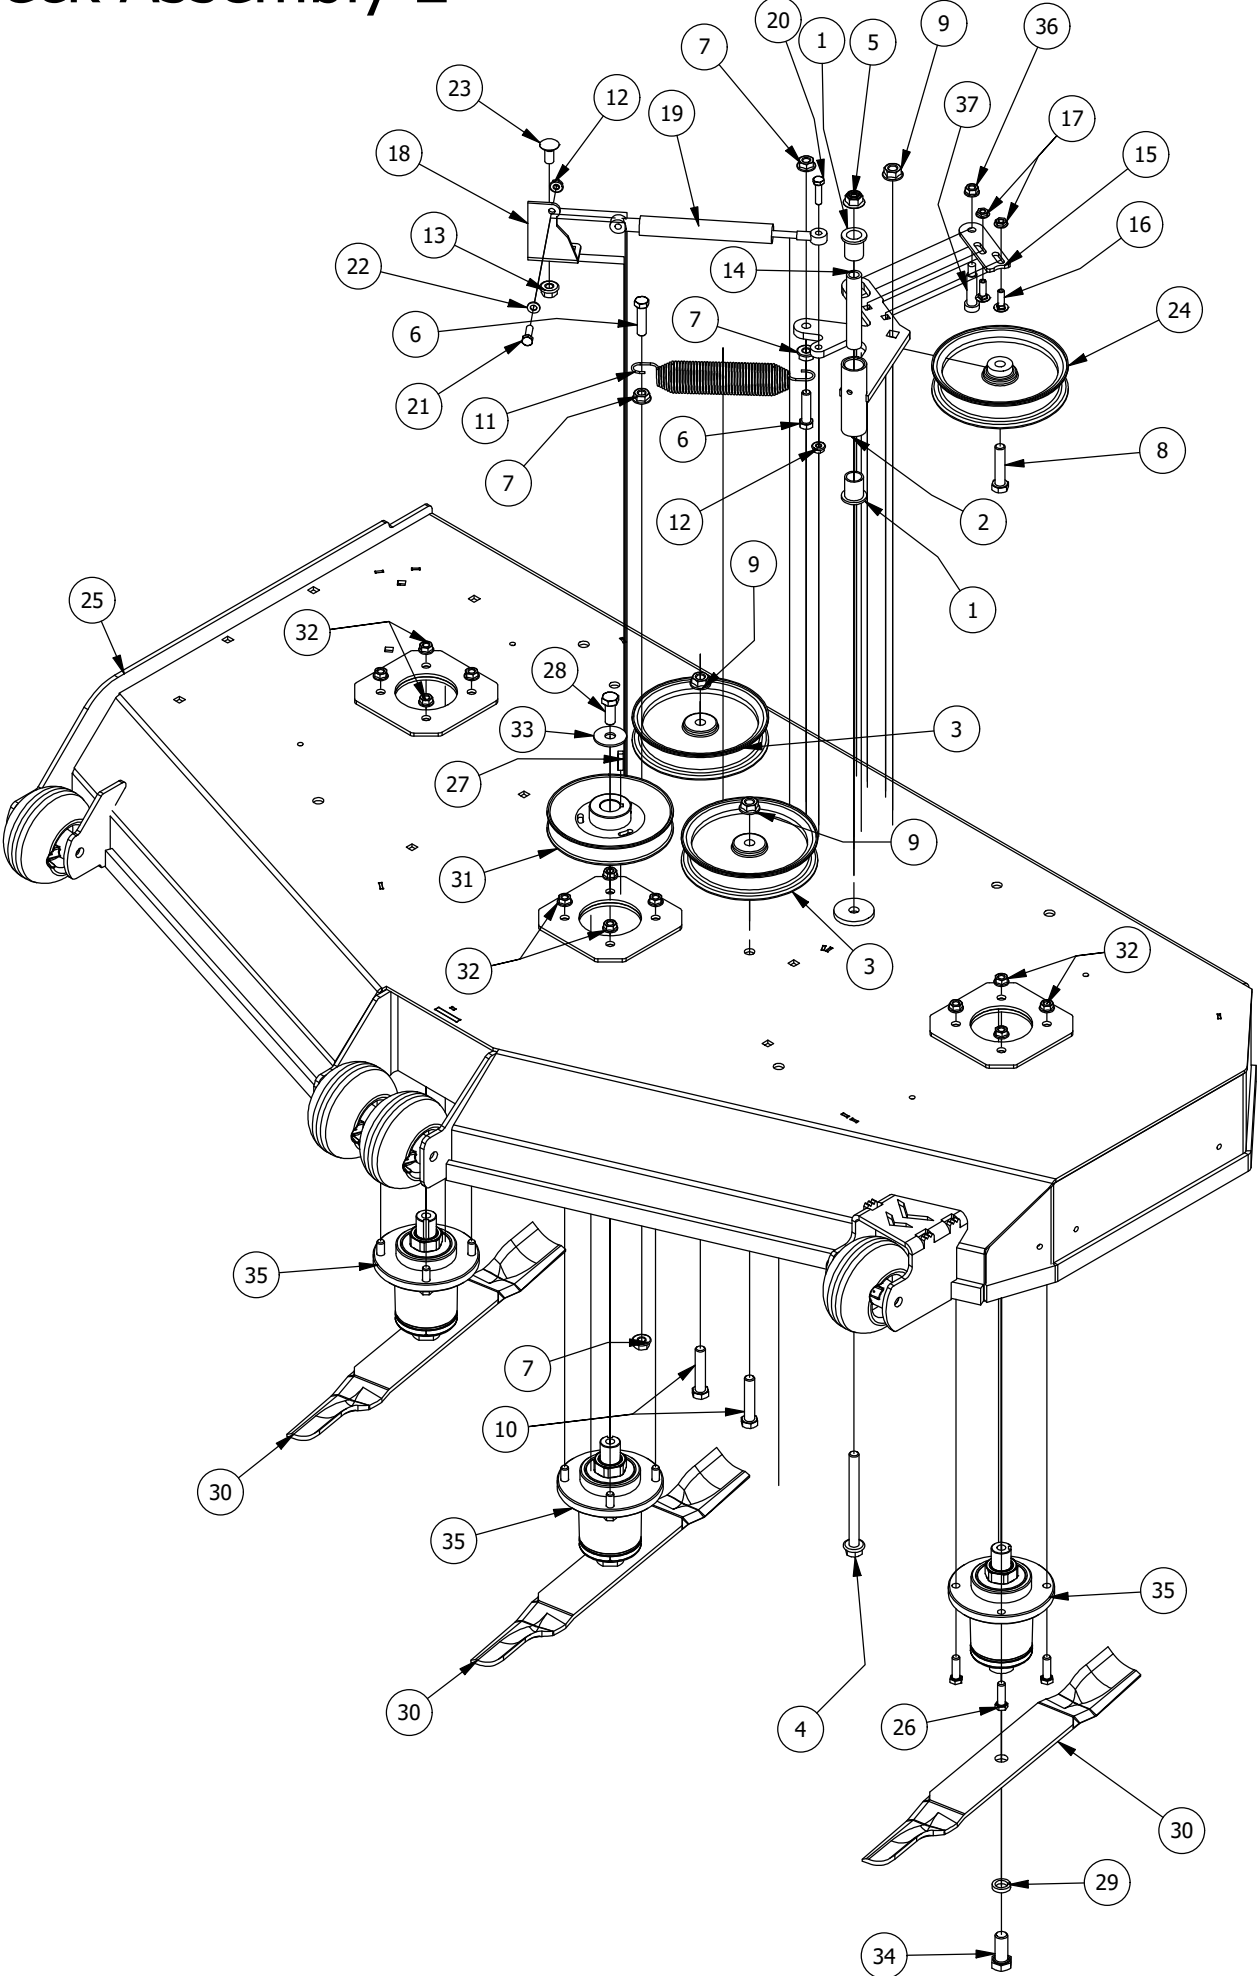

61" Deck Assembly 2

61" Deck Assembly 2			
ITEM	QTY	PART NUMBER	DESCRIPTION
1	2	410-0007-00	3/4" ID X 15/16" OD X 1-1/8" LENGTH FLANGE BUSHING
2	1	490-0019-00	Mower Deck Idler Pulley Arm Assembly
3	2	433-0015-00	6-3/4" Idler Pulley, 15/16" Spacer Assembly
4	1	418-0009-00	1/2-13 X 5-1/2 HEX FLANGE BOLT GR 8 ZY
5	8	413-0002-00	1/2-13 NYLON INSERT FLANGE NUT ZINC YELLOW
6	2	418-0011-00	7/16-14X 1-3/4 HEX C/S GR5 ZINC Yellow
7	4	413-0001-00	7/16-14 HEX FLANGE NUT W/SERR ZINC
8	1	418-0012-00	1/2-13 X 2-1/4 HEX C/S GR 5 ZINC
9	3	413-0010-00	1/2-13 HEX FLANGE NUT W/SERR ZINC
10	2	418-0014-00	1/2-13 X 2-1/2 HEX FLANGE BOLT GR 8 ZC YELLOW
11	1	434-0007-00	2019 Mower Deck Spring
12	2	413-0027-00	5/16-18 NYLON INSERT FLANGE LOCKNUT ZC YELLOW
13	17	413-0011-00	7/16-14 HEX FLANGE NUT W/SERR ZINC YELLOW
14	1	425-0006-00	Mower Inner Idler Spacer
15	1	439-0257-00	Deck Idler Pulley Belt Retainer Brkt
16	2	418-0010-00	5/16-18 X 1 CARRIAGE BOLT ZC/YEL
17	2	413-0006-00	5/16-18 HEX FLANGE NUT W/SERR ZINC
18	1	439-0335-00	Deck Belt Idler Damper Mounting Bracket
19	1	434-0009-00	Idler Gas Spring
20	1	418-0109-00	5/16- 18 x 1 1/4 Hex C/S (GR.8) ZC/Yel
21	1	418-0108-00	5/16 x1 Hex C/S (GR8) ZC/Yel
22	1	419-0016-00	5/16" ID X 5/8" OD X 1/16" THK BRONZE WASHER
23	1	418-0017-00	7/16-14 X 1 CARRIAGE BOLT ZINC
24	1	433-0014-00	6-3/4" Idler Pulley, 7/16" Spacer Assembly
25	1	490-0061-00	2020 61 RT/SRT Deck assembly
26	12	418-0005-00	3/8-16 x 1-1/4 Hex Bolt GR5
27	3	442-0001-00	1/4 X 1 SQUARE KEY STOCK
28	3	418-0006-00	1/2-20 X 1-1/4 HEX C/S GR 5 ZINC
29	3	419-0004-00	5/8 SPLIT LOCKWASHER ZINC
30	3	438-0002-00	61" Mower Deck Blade
31	3	433-0003-00	Deck Pulley 61"
32	12	413-0004-00	3/8-16 HEX FLANGE NUT W/SERR ZINC
33	3	419-0001-00	1/2" X 1-5/8 BELLEVILLE CUP WASHER ZINC YELLOW
34	3	418-0078-00	5/8-11 X 1-1/2 HEX C/S GR 8 ZC YELLOW
35	3	437-0004-00	Mower Standard Duty (2 Bearing) Deck Spindle
36	1	413-0020-00	3/8-16 HEX FLANGE NUT W/SERR ZINC YELLOW
37	1	418-0106-00	1/2"-20x1-3/4" Shoulder Bolt