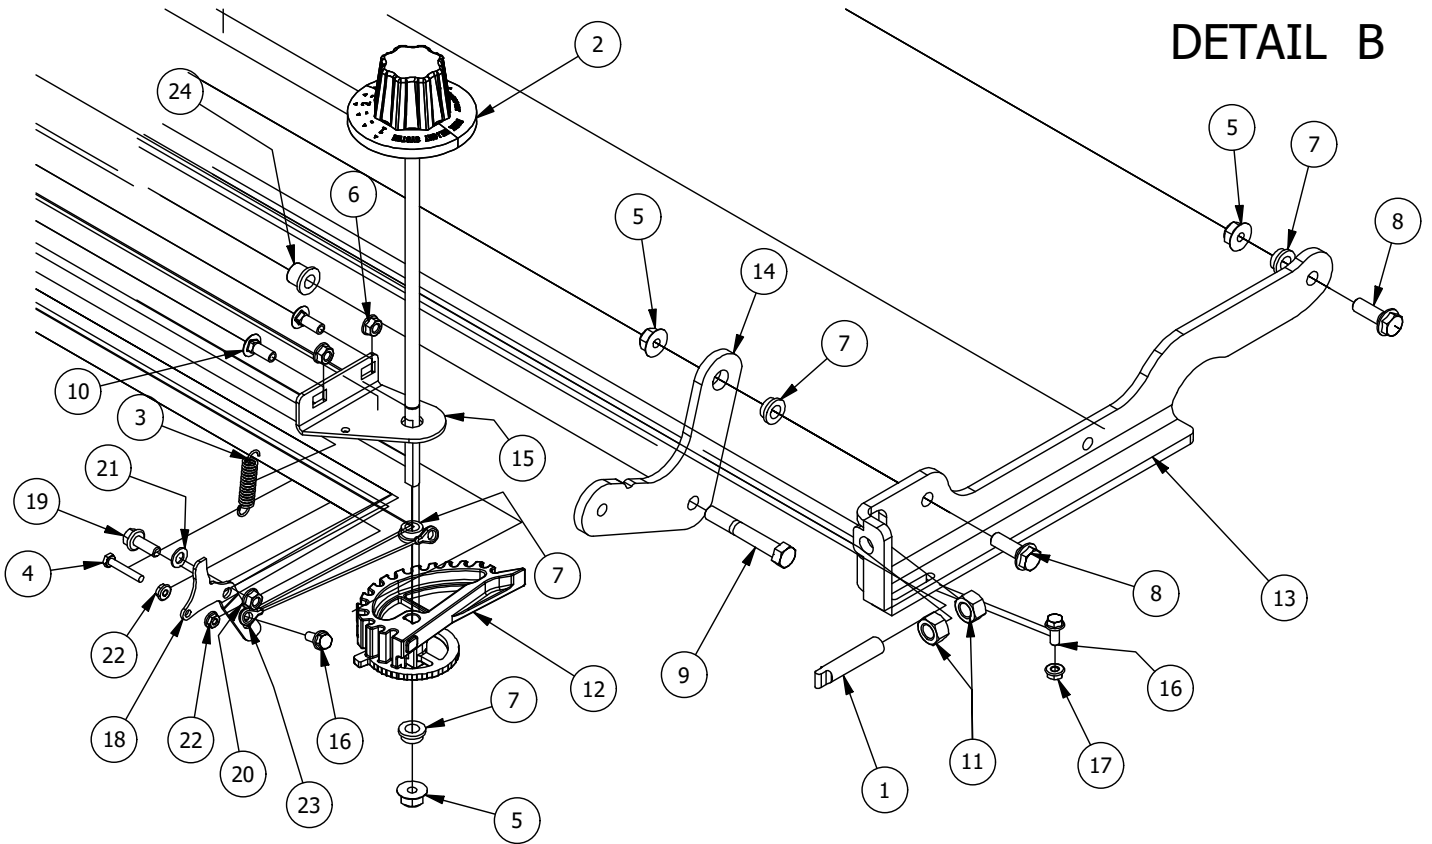

Parts List			
ITEM	QTY	PART NUMBER	DESCRIPTION
1	1	444-0001-00	Mower HEIGHT SELECTOR CAM PIN
2	1	445-0002-00	Mower Deck Height Control Knob
3	2	434-0003-00	Brake Pedal Release Spring
4	3	418-0029-00	1/4-20 X 1-1/4 HEX C/S GR 2 ZINC
5	8	413-0002-00	1/2-13 NYLON INSERT FLANGE LOCKNUT ZC YELLOW
6	4	413-0004-00	3/8-16 HEX FLANGE NUT W/SERR ZINC
7	7	410-0009-00	1/2" ID X 3/4" OD X 3/8" LENGTH FLANGE BUSHING
8	4	418-0047-00	1/2-13 X 1-1/2 HEX FLANGE BOLT GR 8 ZINC YELLOW
9	2	418-0042-00	1/2-13 X 3-1/2 HEX C/S GR 5 ZINC YELLOW
10	2	418-0053-00	3/8-16 X 1 CARRIAGE BOLT ZINC YELLOW
11	2	413-0048-00	5/8-11 HEX NUT ZINC YELLOW
12	1	490-0045-00	Mower Deck Height Cam Casting
13	1	439-0698-00	2021 Deck Height Arm Right Link
14	1	431-0004-00	Deck Height Brkt Right side
15	1	439-0712-00	2021 Mower Deck Height Indicator Rod Bracket
16	2	418-0048-00	5/16-18 X 3/4 HEX FLANGE BOLT GR 8 ZC YELLOW
17	1	413-0022-00	5/16-18 HEX FLANGE NUT W/SERR ZINC YELLOW
18	1	439-0711-00	2021 Deck Height Control Shaft Spring Bracket
19	1	418-0040-00	3/8-16 X 1 HEX FLANGE BOLT GR 8 ZC YELLOW
20	1	413-0029-00	3/8-16 NYLON INSERT FLANGE L/NUT ZC YELLOW
21	1	410-0011-00	.375 ID X .750 OD X .062 THK THRUST BEARING OIL-IMPREG BRNZ
22	2	413-0012-00	1/4-20 HEX FLANGE NUT W/SERRATIONS ZC YELLOW
23	1	414-0037-00	Height Indicator Cable
24	4	410-0068-00	.502 ID X .753 OD X .75 OAL X1 FL OD X .125 FL BUSHING