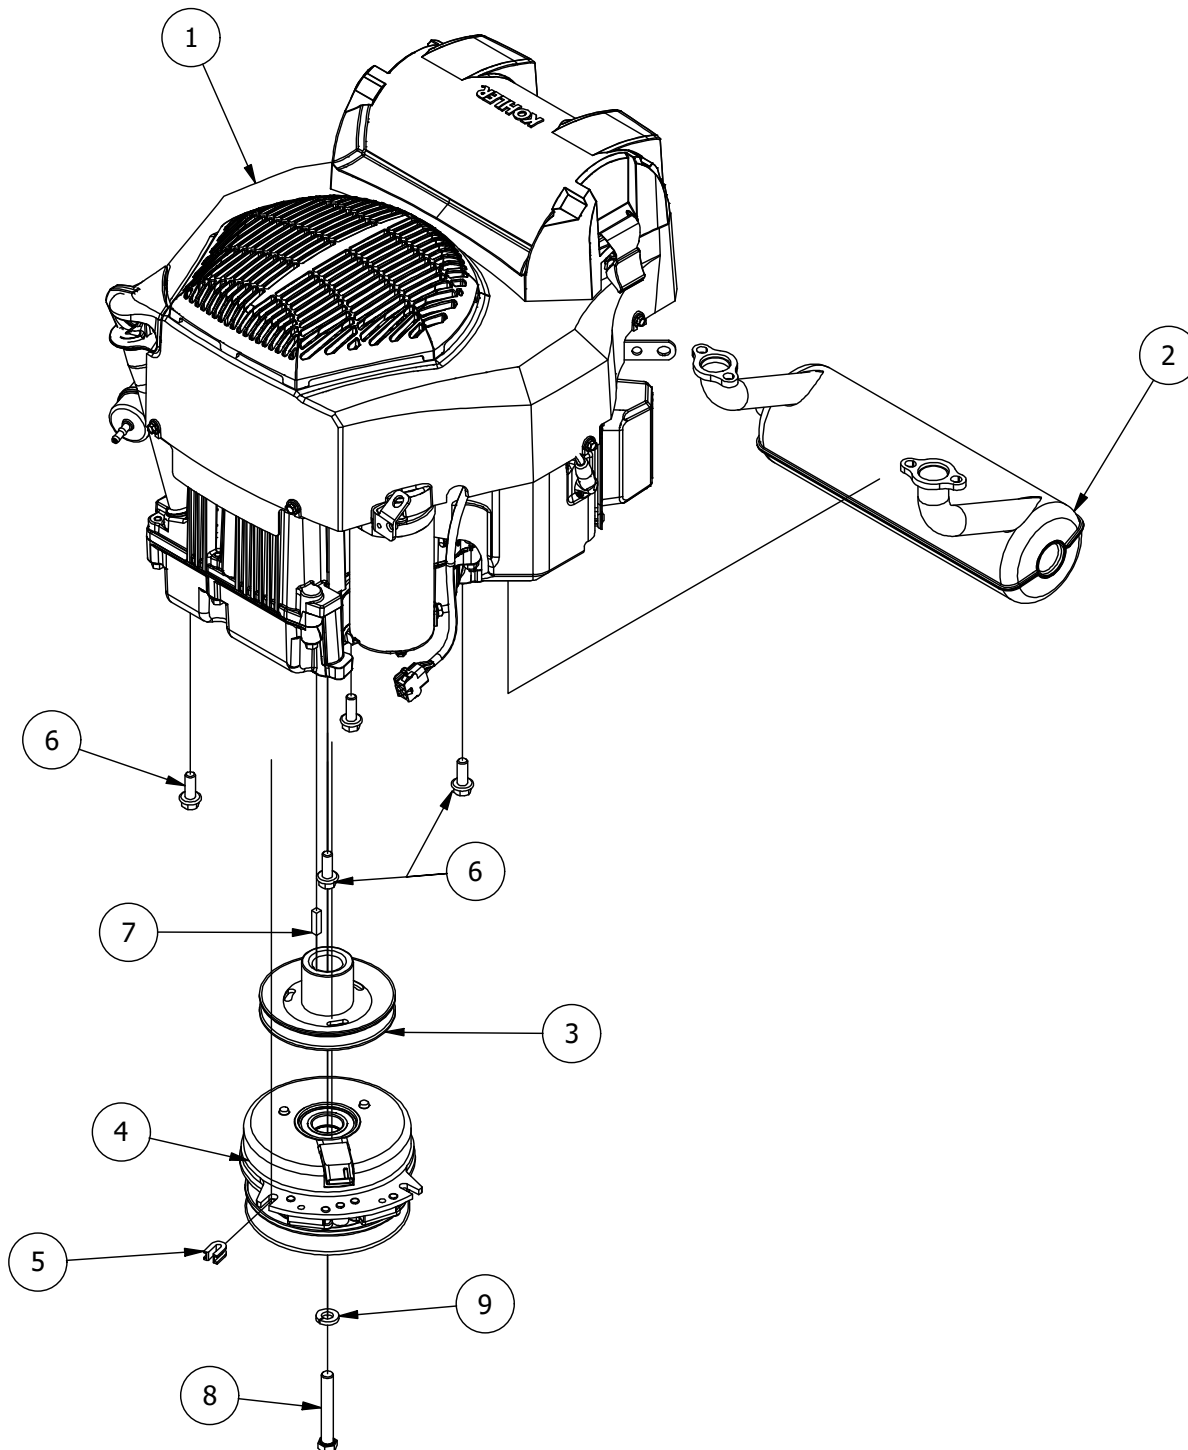

491-0001-00
Warning Label Cluster

491-0003-00
Belt Routing Decal Cluster

491-0002-00
Step Decal

25 HP Kohler Confidant 747CC

25 HP Kohler Confidant 747CC			
ITEM	QTY	PART NUMBER	DESCRIPTION
1	1	415-0002-00	ZT740 Kohler Engine
2	1	415-0072-00	2019 Exhaust System for Kohler ZT740/KT740
3	1	433-0001-00	Drive Pulley, A Belt
4	1	470-0002-00	PTO Clutch
5	1	437-0025-00	Mower Rotation Stop Brkt Sleeve
6	4	418-0023-00	3/8-16 X 1-1/8 IND HWH W/SERR TRI LOB ZY
7	1	442-0001-00	1/4 X 1 SQUARE KEY STOCK
8	1	418-0022-00	7/16-20 X 3 HEX C/S GR 8 ZC YELLOW
9	1	419-0005-00	7/16 SPLIT LOCKWASHER GR 8 ZC YELLOW