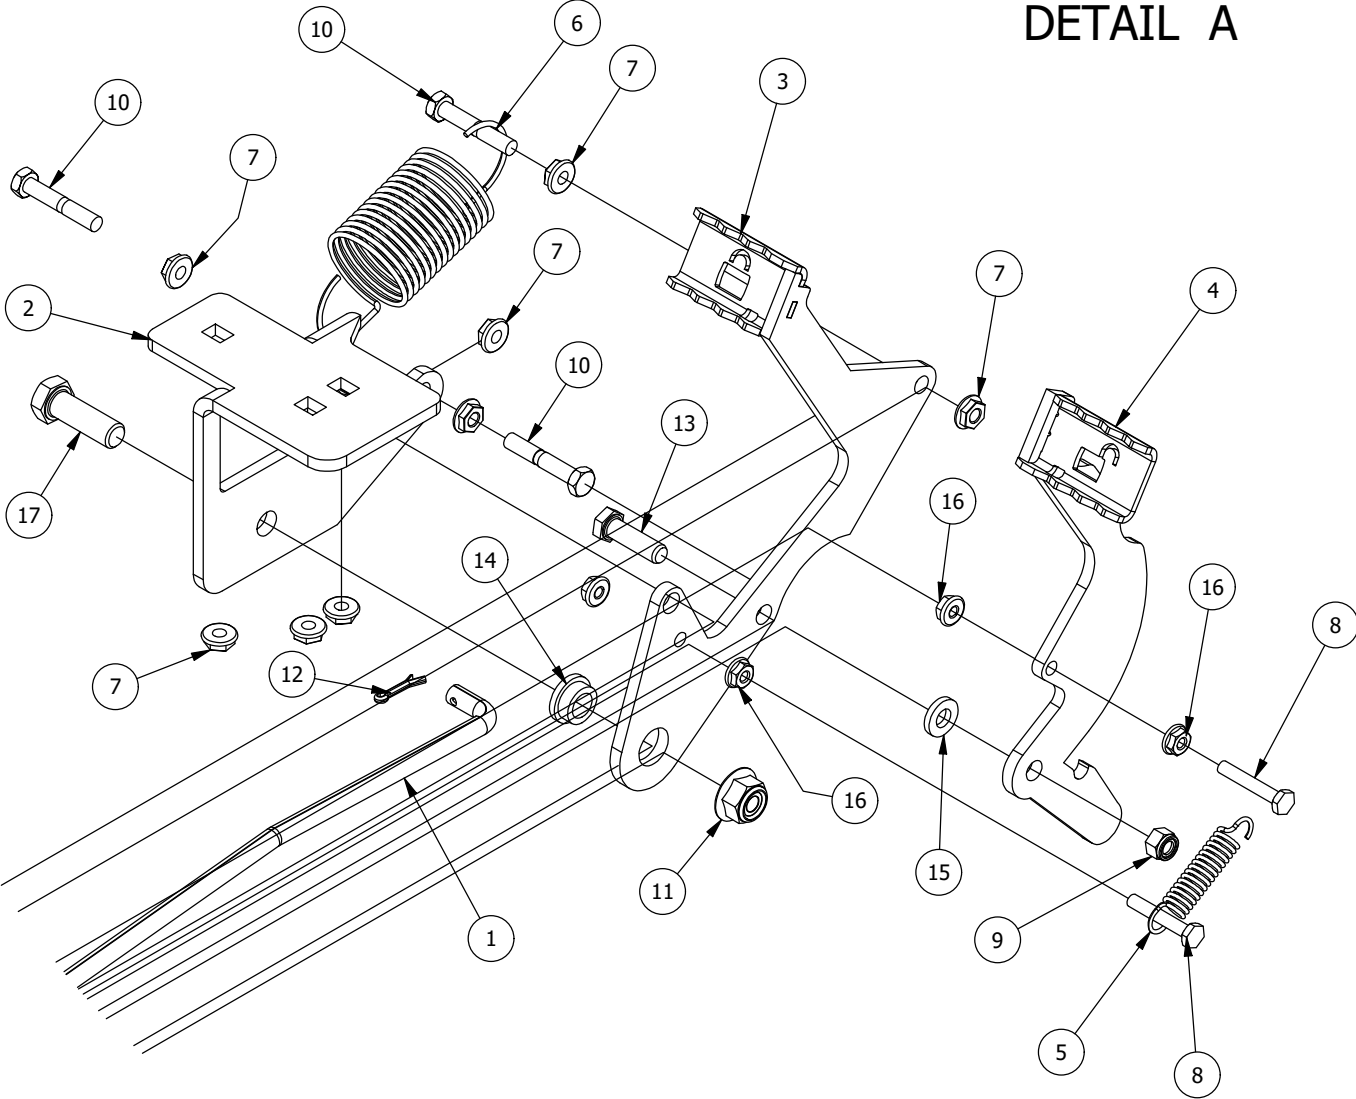

DETAIL A

Detail A Parts List			
ITEM	QTY	PART NUMBER	DESCRIPTION
1	1	435-0004-00	Mower Brake Linkage
2	1	439-0009-00	Mower Frame Brake Mounting Bracket
3	1	490-0016-00	Mower Brake Lock Lever Assembly
4	1	490-0017-00	Mower Brake Unlock Lever Assembly
5	2	434-0003-00	Brake Pedal Release Spring
6	1	434-0015-00	2020 Mower Brake Pedal Tension Spring
7	11	413-0006-00	5/16-18 HEX FLANGE NUT W/SERR ZINC
8	3	418-0029-00	1/4-20 X 1-1/4 HEX C/S GR 2 ZINC
9	1	413-0013-00	3/8-16 NYLON INSERT FLANGE LOCKNUT ZINC
10	3	418-0027-00	5/16-18 X 1-3/4 HEX C/S GR 2 ZINC
11	8	413-0002-00	1/2-13 NYLON INSERT FLANGE LOCKNUT ZC YELLOW
12	1	420-0001-00	1/8 X 3/4 COTTER PIN ZINC
13	1	418-0030-00	3/8-16 X 1-1/4 HEX C/S GR 2 ZINC
14	7	410-0009-00	1/2" ID X 3/4" OD X 3/8" LENGTH FLANGE BUSHING
15	1	413-0052-00	3/8 ID X 3/4 OD X .125 THK BRONZE WASHER
16	6	413-0012-00	1/4-20 HEX FLANGE NUT W/SERRATIONS ZC YELLOW
17	1	418-0020-00	1/2-13 X 1-1/2 HEX C/S GR 5 ZINC