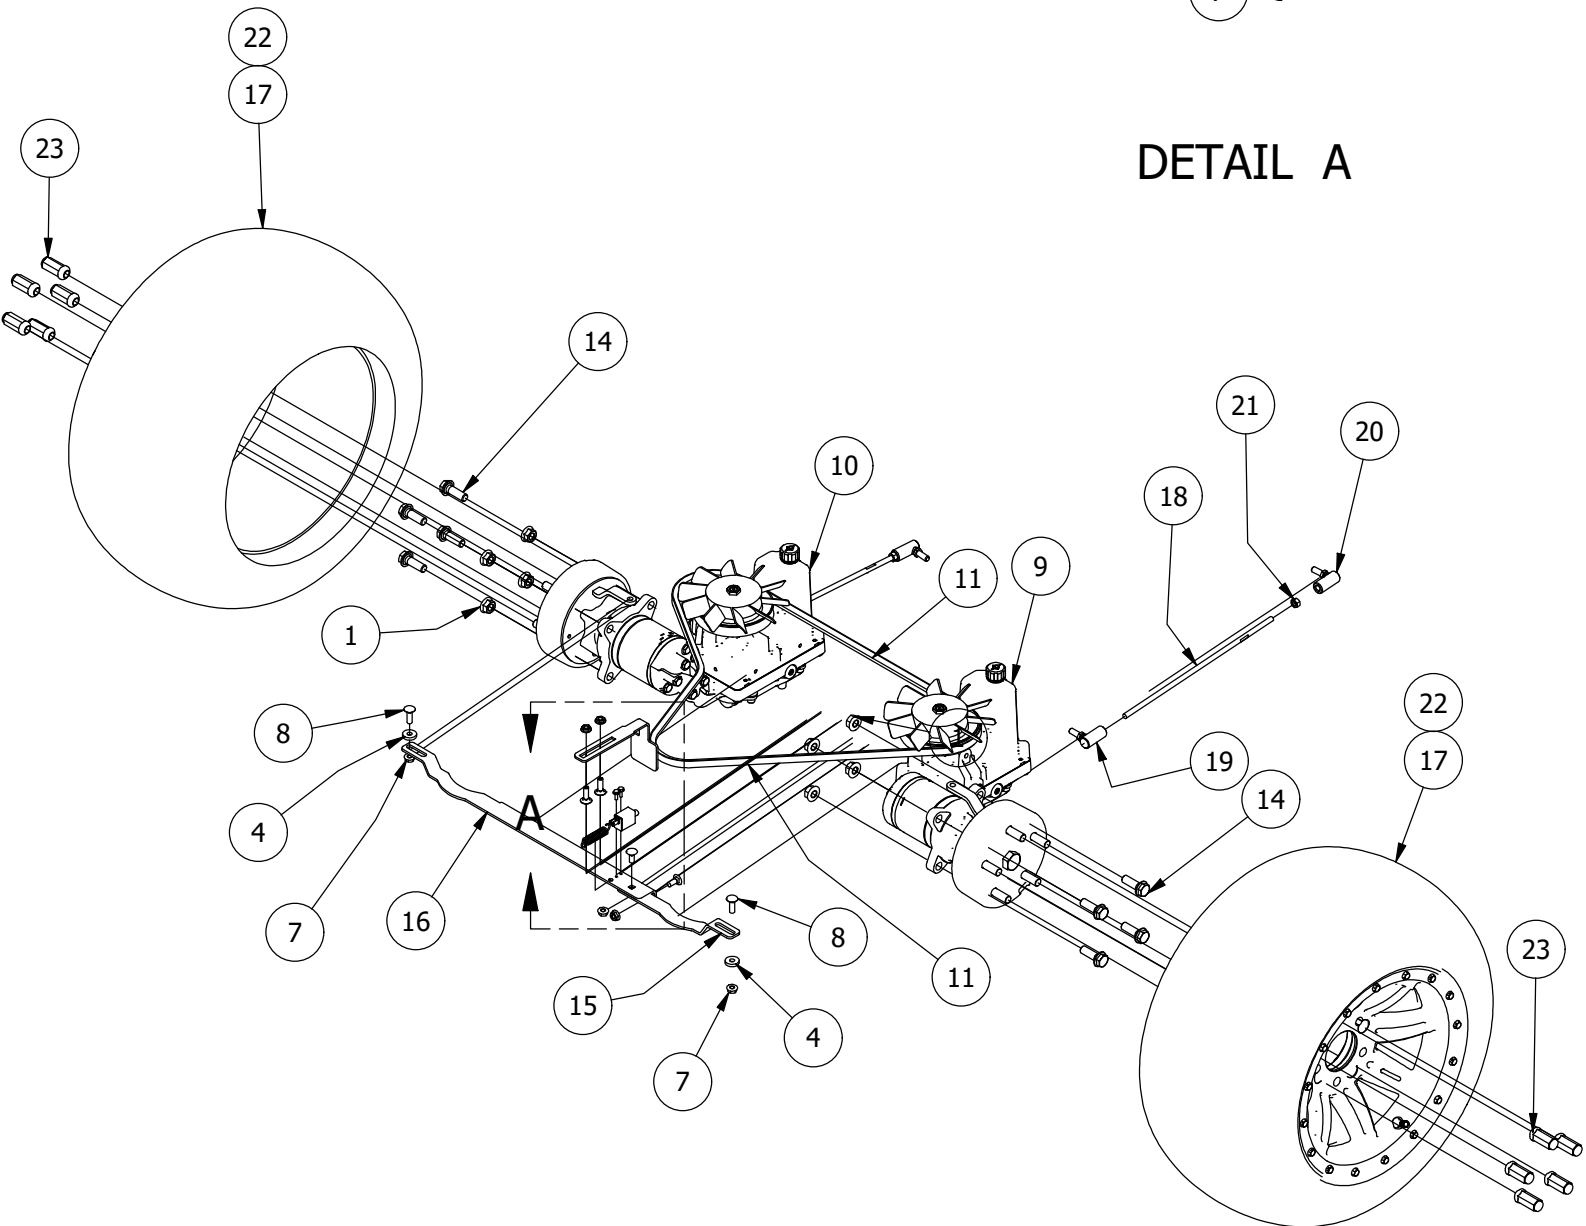

RT (2 Bearing) Deck Spindle Assembly 437-0004-00

ITEM	QTY	PART NUMBER	DESCRIPTION
1	1	437-0015-00	Mower Deck Spindle Casting for 437-0004-00
2	1	437-0010-00	Deck Spindle Shaft For 437-0004-00 and 437-0005-00
3	1	437-0011-00	Deck Spindle Spacer for 437-0004-00
4	1	437-0014-00	Mower Deck Spindle Dust Cup
5	1	437-0013-00	Mower Deck Spindle Nut for 437-0004-00 and 437-0005-00
6	2	410-0003-00	Spindle Bearing

Transmission Assembly

DETAIL A

Transmission Assembly			
ITEM	QTY	PART NUMBER	DESCRIPTION
1	7	413-0010-00	1/2-13 HEX FLANGE NUT W/SERR ZINC
2	2	418-0032-00	8-32 X 1/2 IND. HWH SLOT TYPE F TCS ZINC
3	1	486-0030-00	NO Plunger Limit Switch
4	2	419-0006-00	.312 ID X .875 OD X .1875 THK F/W NYLON BLK
5	1	434-0003-00	Brake Pedal Release Spring
6	2	418-0008-00	5/16-18 X 3/4 CARRIAGE BOLT ZINC
7	4	413-0019-00	5/16-18 NYLON INSERT FLANGE L/NUT ZINC
8	4	418-0010-00	5/16-18 X 1 CARRIAGE BOLT ZC/YEL
9	1	450-0002-00	HTE Parker Hydrostatic Transmission Right
10	1	450-0001-00	HTE Parker Hydrostatic Transmission Left
11	1	461-0004-00	Mower A Pump Belt, A x 68.25" Effective Length
12	2	413-0006-00	5/16-18 HEX FLANGE NUT W/SERR ZINC
13	1	439-0066-00	Mower Standard Transmission Brake Interlock Bracket
14	8	418-0047-00	1/2-13 X 1-1/2 HEX FLANGE BOLT GR 8 ZINC YELLOW
15	1	439-0606-00	Mower Park Brake Bracket Right
16	1	439-0607-00	Mower Park Brake Bracket Left
17	2	422-0021-00	Mower 8" Steel Wheels on radial tire (for 61" & 72" decks)
18	2	435-0002-00	Transmission Drive Arm Rod Standard Transmission
19	2	410-0001-00	Control Arm Rod End, Right
20	2	410-0002-00	Control Arm Rod End, Left
21	2	413-0003-00	5/16 Hex Nut Left hand thread
22	2	422-0028-00	RT/SRT 54" Deck Rear Wheel Assembly
23	10	613-0001-00	1/2 Lug Nut-44011- Front