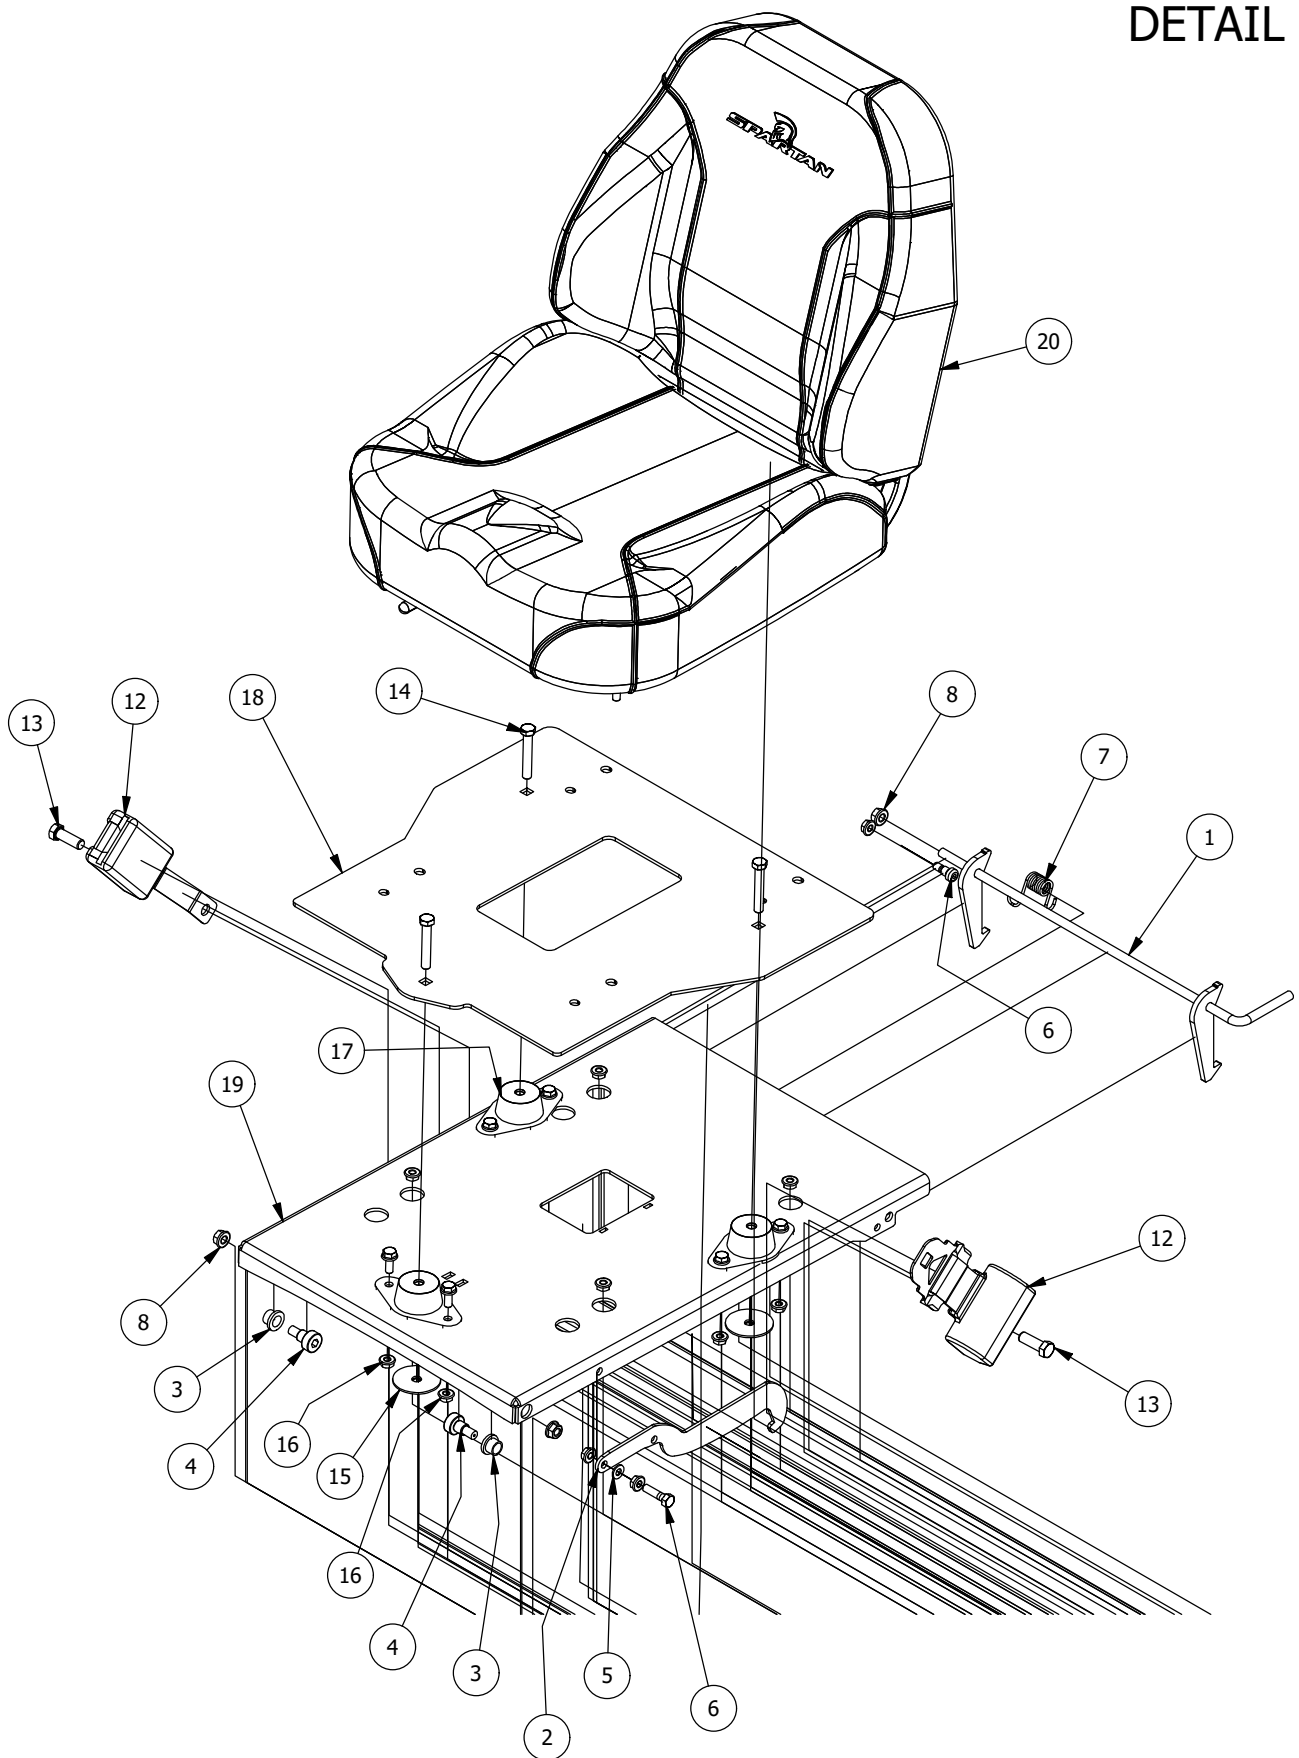

DETAIL A

Parts List			
ITEM	QTY	PART NUMBER	DESCRIPTION
1	1	490-0011-00	Mower Seat Latch Release Assembly
2	1	439-0065-00	Mower Seat Latch Hook
3	2	410-0010-00	1/2" ID X 5/8" OD X 1/2" LENGTH FLANGE BUSHING
4	2	418-0038-00	1/2 X 1/2 SOCKET SHOULDER BOLT ZC YELLOW
5	1	413-0016-00	.312 ID X .625 OD X .062 THK THRUST BEARING OIL-IMPREG BRNZ
6	1	418-0036-00	5/16-18 X 1-1/4 HEX TAP BOLT ZINC GR8
7	1	434-0004-00	Seat Latch Spring
8	6	413-0029-00	3/8-16 NYLON INSERT FLANGE L/NUT ZC YELLOW
9	1	430-0001-00	Mower Pump Spring Tensioner
10	4	418-0010-00	5/16-18 X 1 CARRIAGE BOLT ZC/YEL
11	6	413-0006-00	5/16-18 HEX FLANGE NUT W/SERR ZINC
12	1	471-0003-00	Mower Seat Belt
13	2	618-2097-00	7/16-20 x 1-1/4 GR8 Hex Cap Screw
14	3	418-0107-00	3/8-16 X 2-1/4 HEX FLANGE BOLT GR 8 ZC YELLOW
15	3	419-0022-00	3/8 X 2" OD FENDER WASHER ZC YELLOW
16	6	413-0022-00	5/16-18 HEX FLANGE NUT W/SERR ZINC YELLOW
17	2	487-0007-00	Floating Seat Damper-Stiffer
18	1	426-0231-00	2019 Floating Seat Plate
19	1	426-0232-00	2019 RT/SRT Floating Seat Base Plate
20	1	471-0035-00	RT Pro Seat