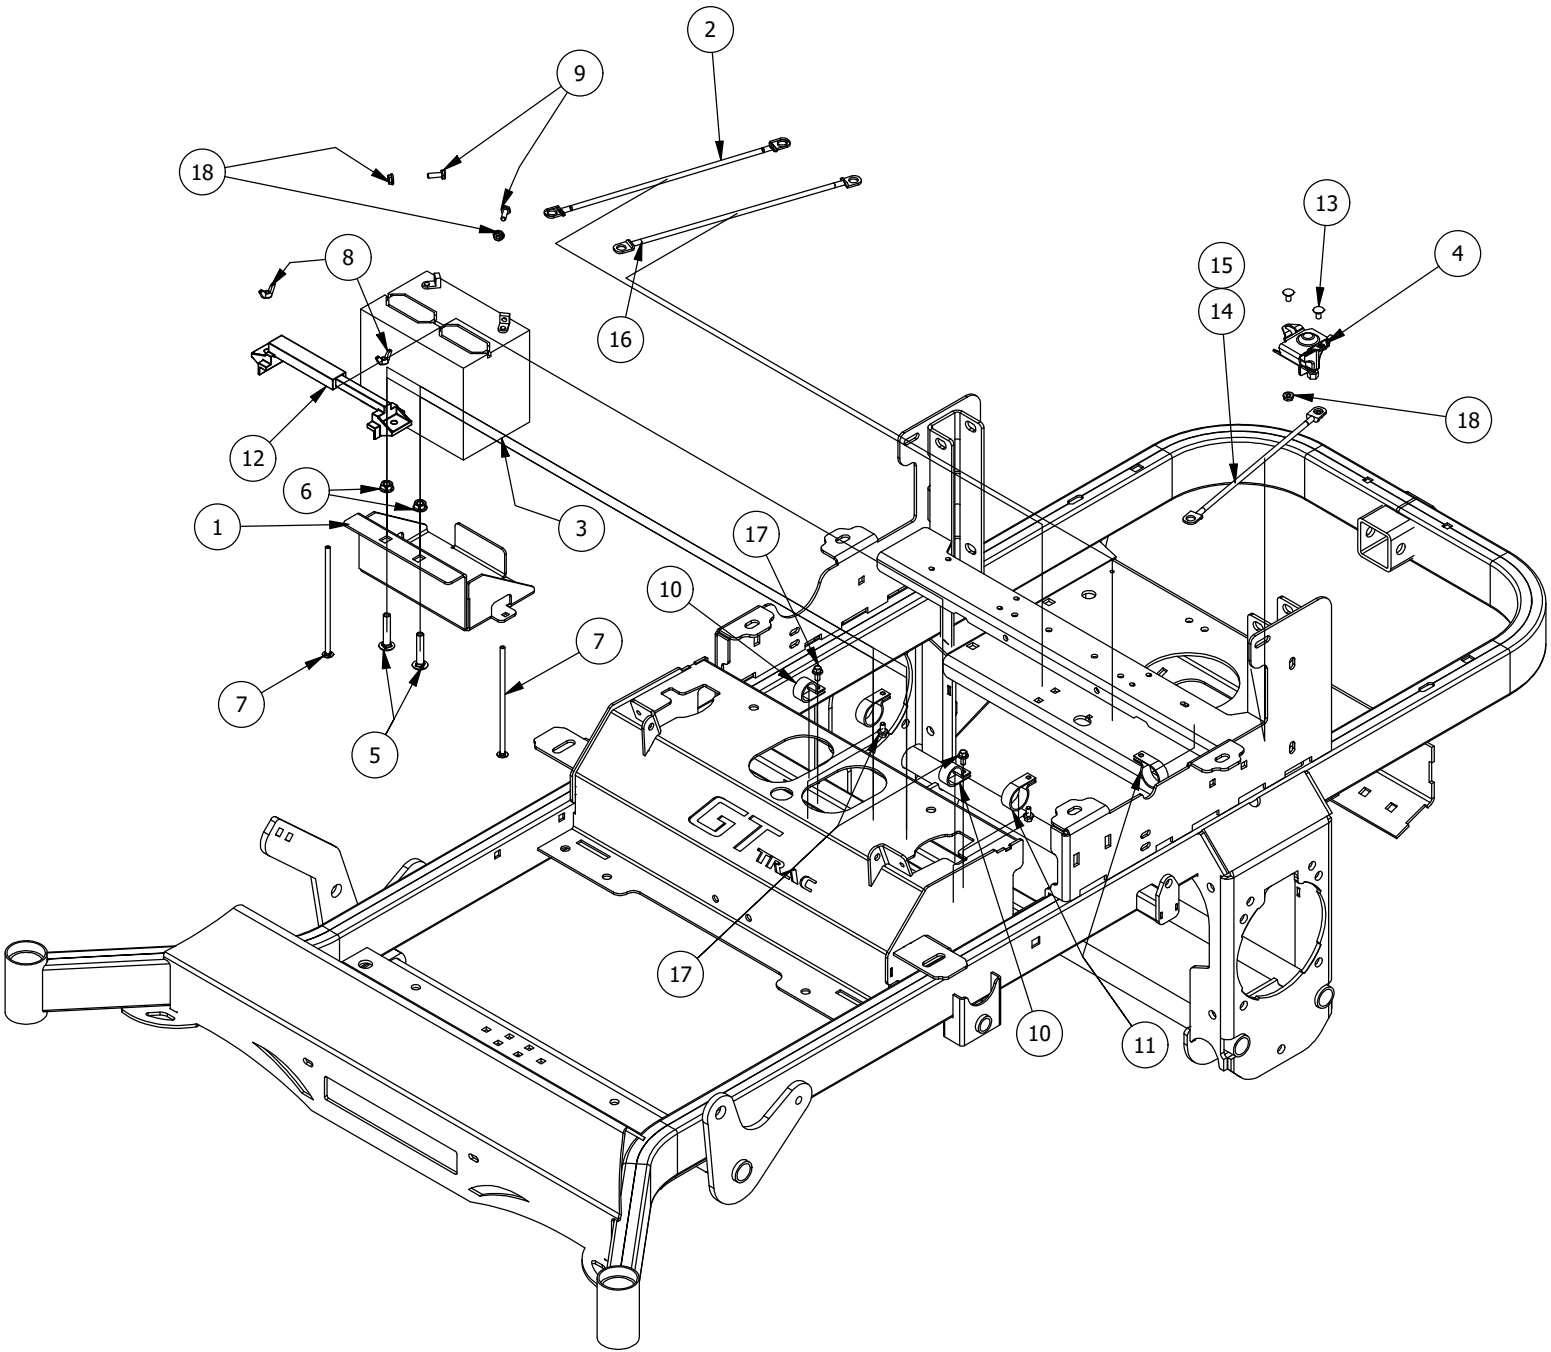

Battery Assembly

Battery Assembly			
ITEM	QTY	PART NUMBER	DESCRIPTION
1	1	439-0008-00	Mower Battery Box
2	1	486-0017-00	Mower Negative Battery Cable 28" long
3	1	468-1004-00	12-V Mower Starter Battery
4	1	486-0006-00	Heavy Duty Start Solenoid
5	2	418-0033-00	3/8-16 X 2 CARRIAGE BOLT ZINC
6	2	413-0020-00	3/8-16 HEX FLANGE NUT W/SERR ZINC YELLOW
7	2	418-0034-00	1/4-20 X 7 CARRIAGE BOLT ZINC
8	2	413-0025-00	1/4-20 WING NUT ZINC
9	2	418-0035-00	1/4-20 X 3/4 HEX C/S GR 2 ZINC
10	2	472-0002-00	1/2" CUSHIONED LOOP CLAMP
11	3	472-0001-00	1-1/4" CHUSHIONED LOOP CLAMP BLACK
12	1	443-0001-00	Battery Hold Down
13	2	418-0031-00	1/4-20 X 1/2 CARRIAGE BOLT ZC YELLOW
14	1	486-0018-00	Mower Start Wire, 12
15	1	486-0038-00	Kohler Confidant Engine Start Wire Extension
16	1	486-0016-00	Mower Positive Battery Cable 25" long
17	4	418-0059-00	1/4-20 X 1/2 IND. HWH SLOT F TCS ZINC
18	4	413-0012-00	1/4-20 HEX FLANGE NUT W/SERRATIONS ZC YELLOW