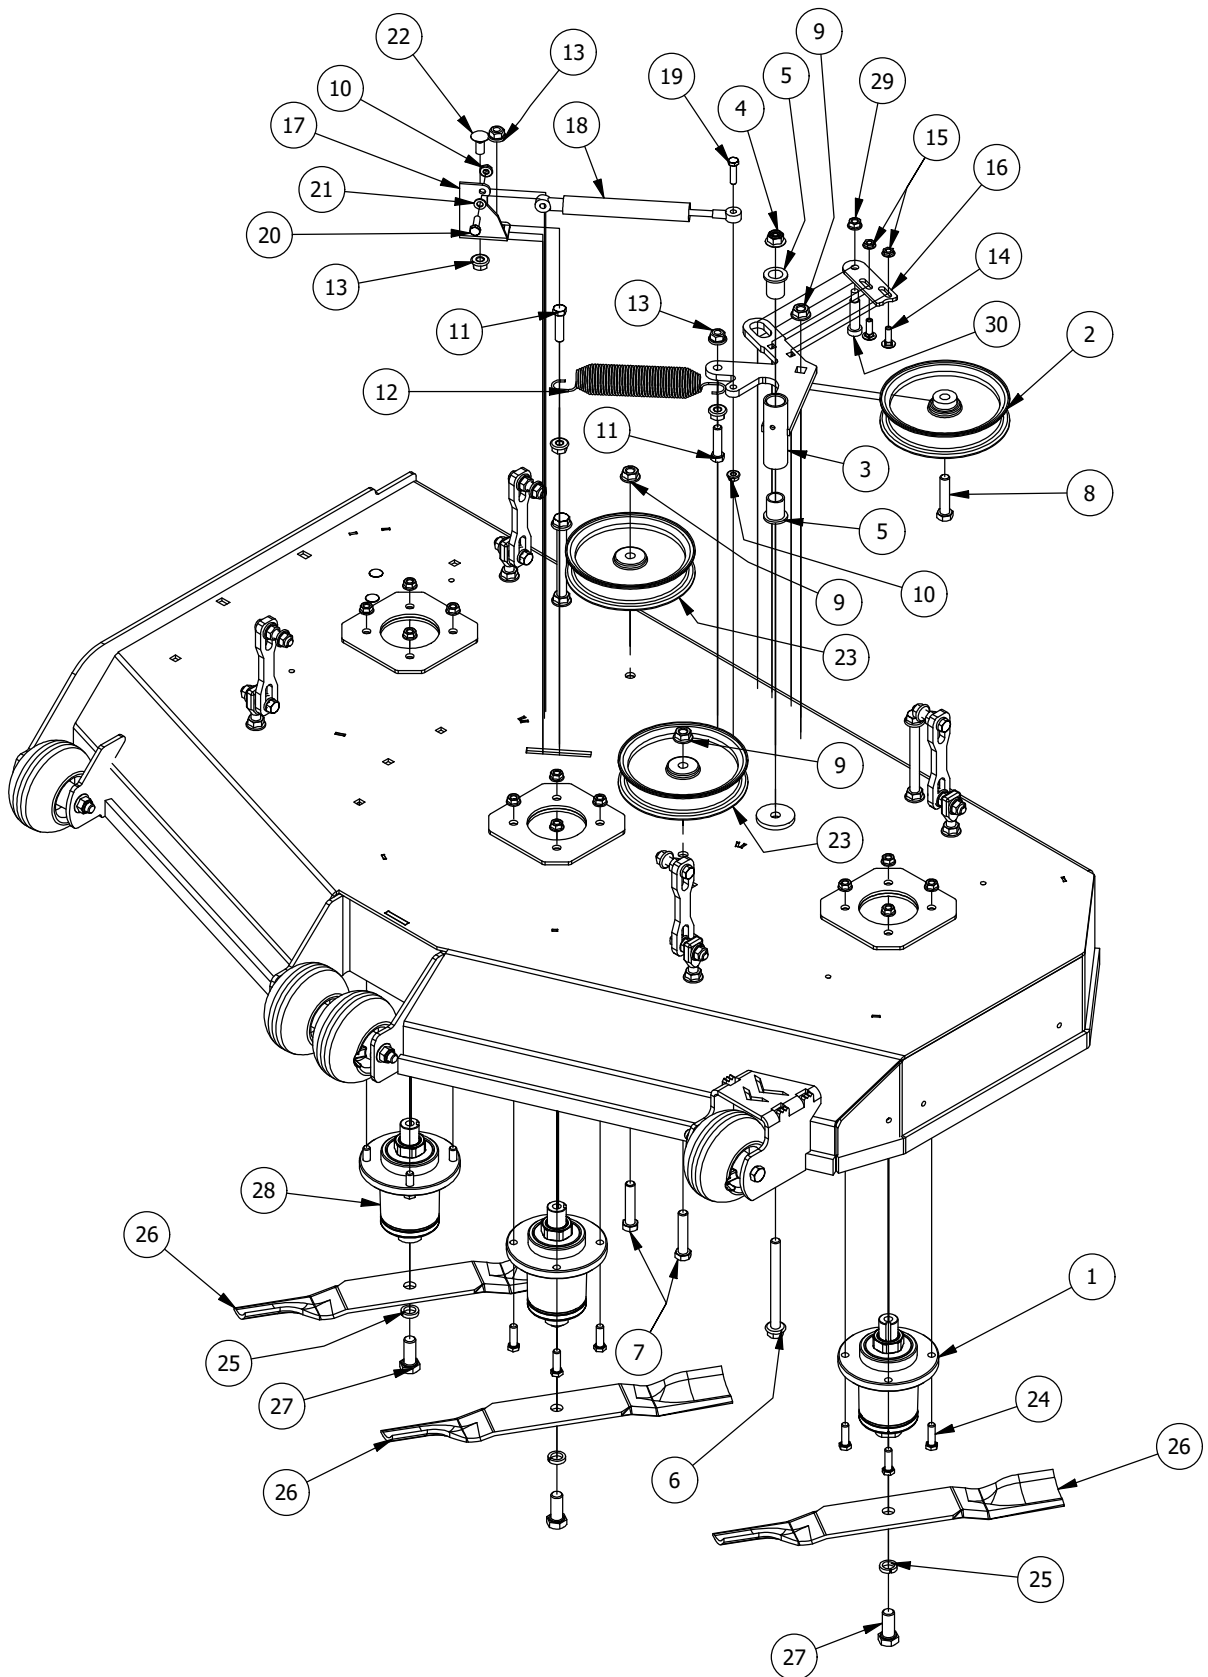

54" Deck Assembly 2

54" Deck Assembly 2

ITEM	QTY	PART NUMBER	DESCRIPTION
1	3	437-0004-00	Mower Standard Duty (2 Bearing) Deck Spindle RT Pro Only
2	1	433-0014-00	6-3/4" Idler Pulley, 7/16" Spacer Assembly
3	1	490-0019-00	Mower Deck Idler Pulley Arm Assembly
4	8	413-0002-00	1/2-13 NYLON INSERT FLANGE NUT ZINC YELLOW
5	2	410-0007-00	3/4" ID X 15/16" OD X 1-1/8" LENGTH FLANGE BUSHING
6	3	418-0009-00	1/2-13 X 5-1/2 HEX FLANGE BOLT GR 8 ZY
7	2	418-0014-00	1/2-13 X 2-1/2 HEX FLANGE BOLT GR 8 ZC YELLOW
8	1	418-0012-00	1/2-13 X 2-1/4 HEX C/S GR 5 ZINC
9	3	413-0010-00	1/2-13 HEX FLANGE NUT W/SERR ZINC
10	2	413-0027-00	5/16-18 NYLON INSERT FLANGE LOCKNUT ZC YELLOW
11	2	418-0011-00	7/16-14X 1-3/4 HEX C/S GR5 ZINC Yellow
12	1	434-0007-00	2019 Mower Deck Spring
13	21	413-0011-00	7/16-14 HEX FLANGE NUT W/SERR ZINC YELLOW
14	2	418-0010-00	5/16-18 X 1 CARRIAGE BOLT ZC/YEL
15	2	413-0006-00	5/16-18 HEX FLANGE NUT W/SERR ZINC
16	1	439-0257-00	Deck Idler Pulley Belt Retainer Brkt
17	1	439-0335-00	Deck Belt Idler Damper Mounting Bracket
18	1	434-0009-00	Idler Gas Spring
19	1	418-0109-00	5/16- 18 x 1 1/4 Hex C/S (GR.8) ZC/Yel
20	1	418-0108-00	5/16 x1 Hex C/S (GR8) ZC/Yel
21	1	419-0016-00	5/16" ID X 5/8" OD X 1/16" THK BRONZE WASHER
22	1	418-0017-00	7/16-14 X 1 CARRIAGE BOLT ZINC
23	2	433-0015-00	6-3/4" Idler Pulley, 15/16" Spacer Assembly
24	12	418-0005-00	3/8-16 x 1-1/4 Hex Bolt GR5
25	3	419-0004-00	5/8 SPLIT LOCKWASHER ZINC
26	3	438-0001-00	54" Mower Deck Blade
27	3	418-0078-00	5/8-11 X 1-1/2 HEX C/S GR 8 ZC YELLOW
28	3	437-0004-00	Mower Standard Duty (2 Bearing) Deck Spindle
29	1	413-0020-00	3/8-16 HEX FLANGE NUT W/SERR ZINC YELLOW
30	1	418-0106-00	1/2"-20x1-3/4" Shoulder Bolt