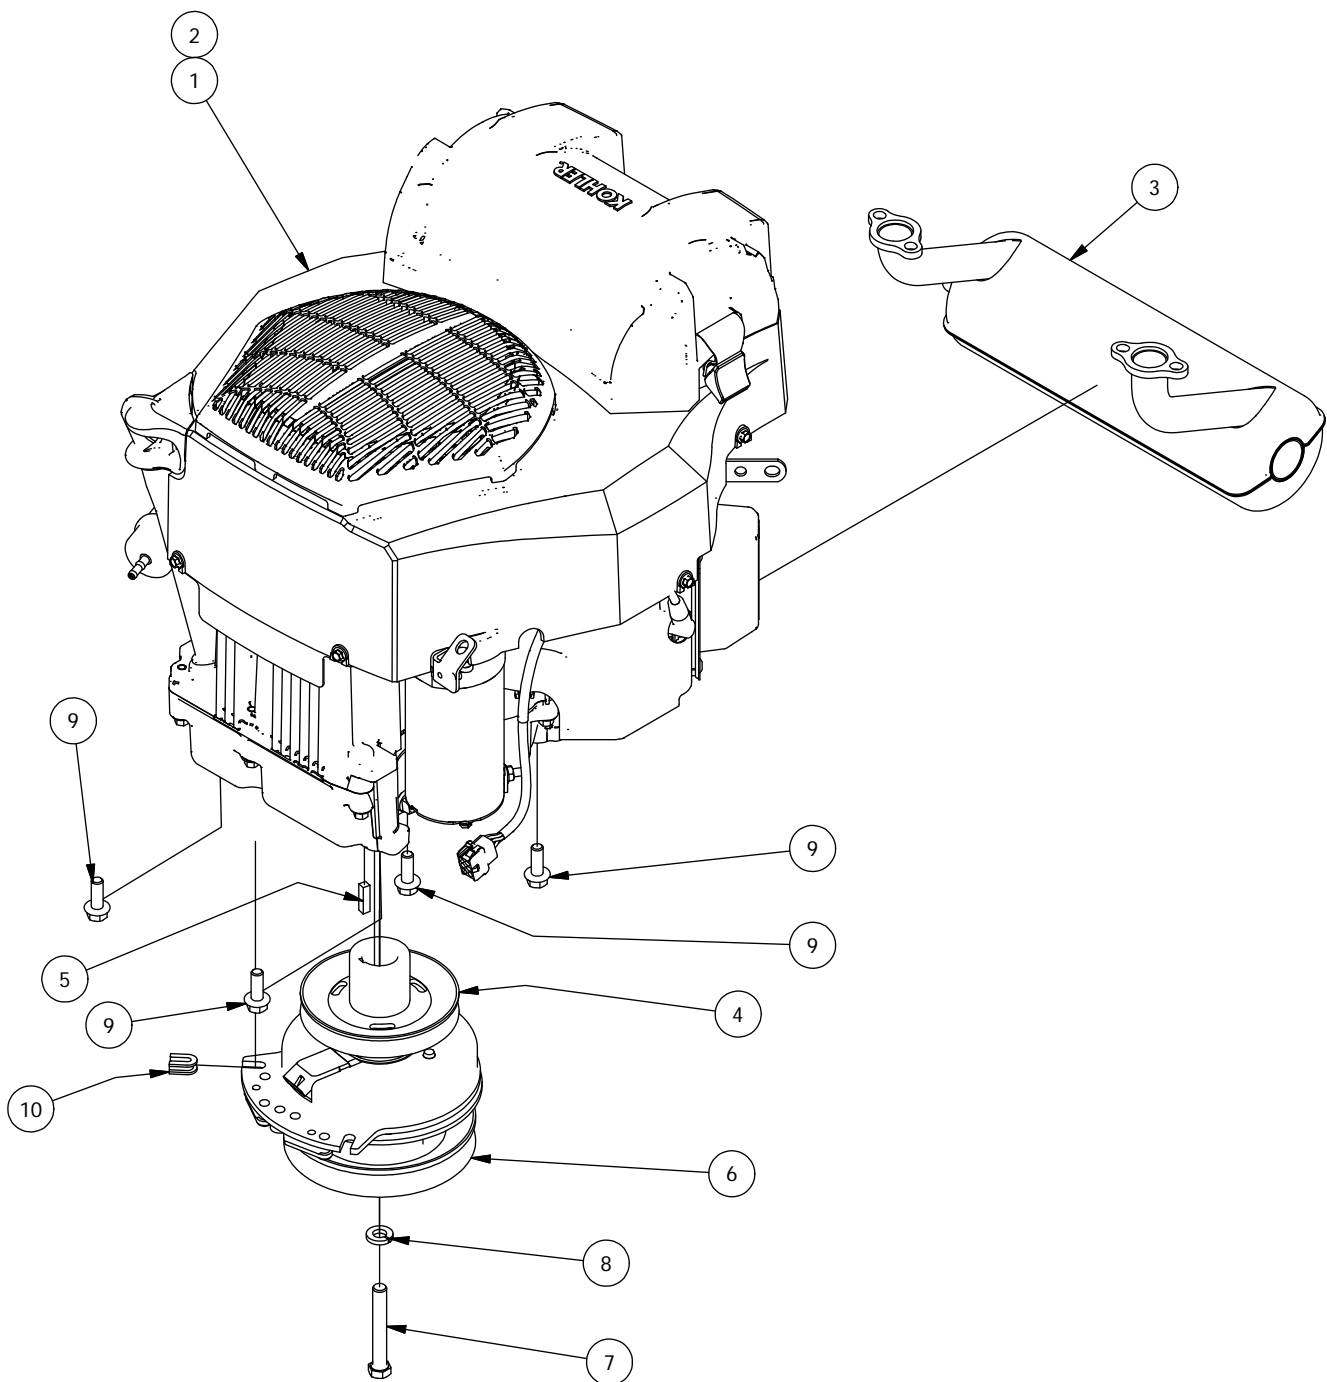

491-0001-00
Warning Label Cluster

491-0003-00
Belt Routing Decal Cluster

Kohler Engine Assembly			
ITEM	QTY	PART NUMBER	DESCRIPTION
1	1	415-0013-00	26HP Kohler for RT
2	1	415-0001-00	26HP Kohler for RZ
3	1	415-0050-00	ZT740 & KT740 Kohler Engine Exhaust
4	1	433-0001-00	Drive Pulley, A Belt
5	1	442-0001-00	1/4 X 1 SQUARE KEY STOCK
6	1	470-0002-00	PTO Clutch
7	1	418-0022-00	7/16-20 X 3 HEX C/S GR 8 ZC YELLOW
8	1	419-0005-00	7/16 SPLIT LOCKWASHER GR 8 ZC YELLOW
9	4	418-0023-00	3/8-16 X 1-1/8 IND HWH W/SERR TRI LOB ZY
10	1	437-0025-00	Mower Rotation Stop Brkt Sleeve