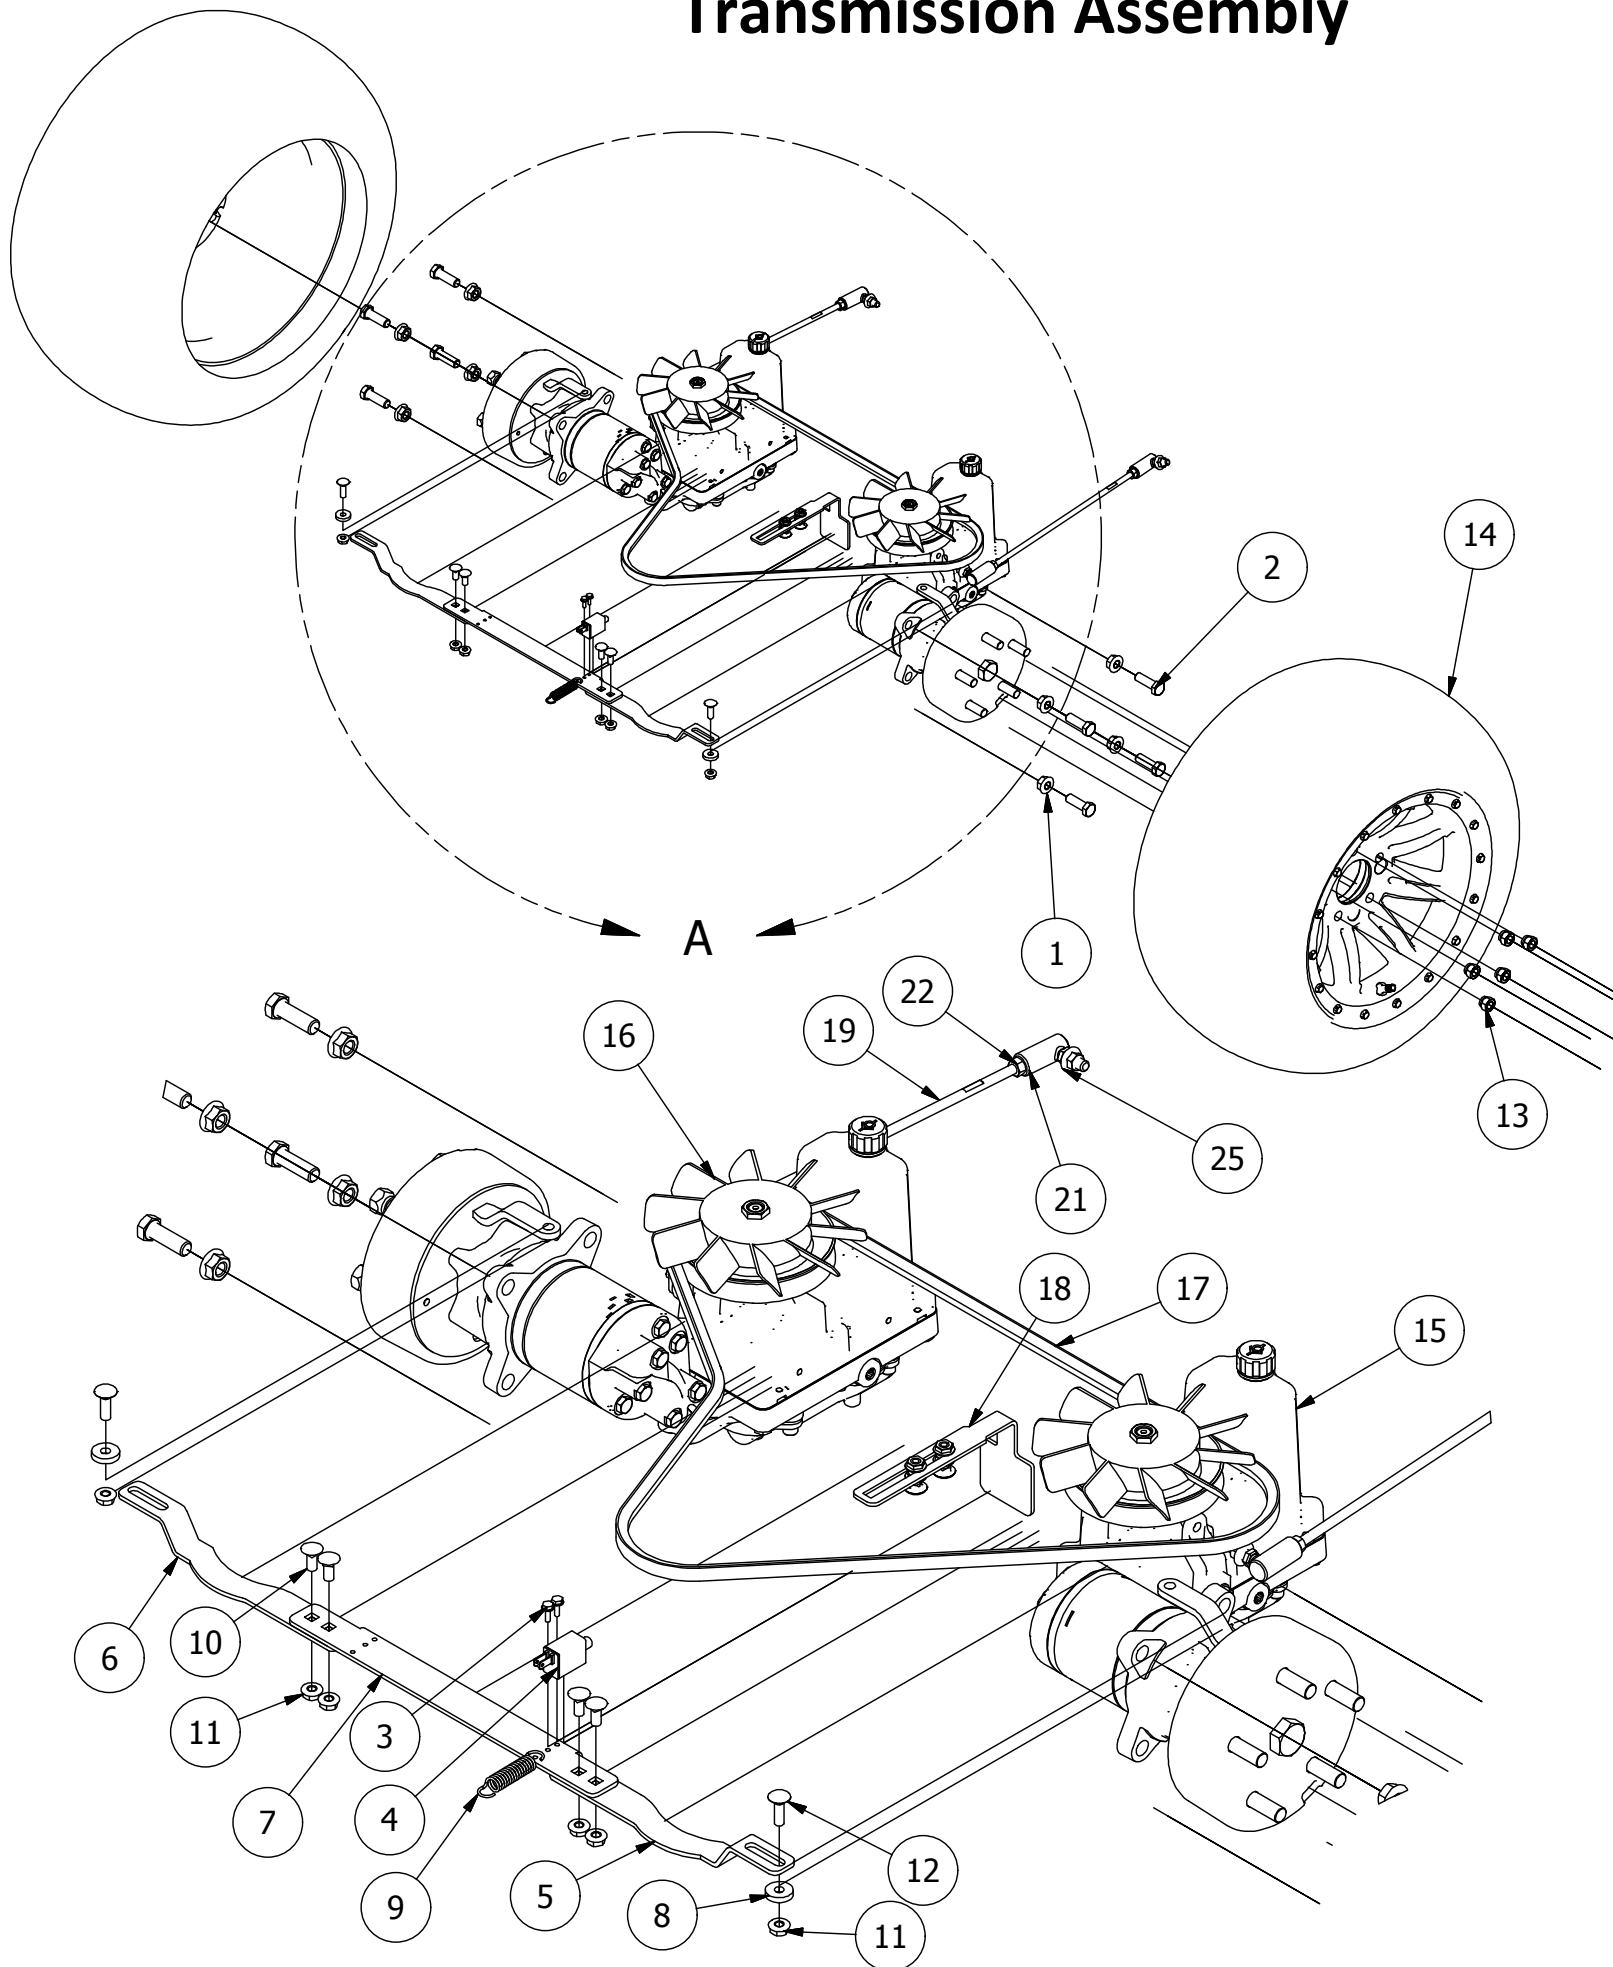

Transmission Assembly

A

DETAIL A

Parts List			
ITEM	QTY	PART NUMBER	DESCRIPTION
1	8	413-0010-00	1/2-13 HEX FLANGE NUT W/SERR ZINC
2	8	418-0020-00	1/2-13 X 1-1/2 HEX C/S GR 5 ZINC
3	2	418-0032-00	8-32 X 1/2 IND. HWH SLOT TYPE F TCS ZINC
4	1	486-0030-00	Safety Switch
5	1	439-0083-00	Mower Park Brake Right Actuation Bracket
6	1	439-0082-00	Mower Park Brake Left Actuation
7	1	439-0079-00	Mower Park Brake Center Bracket
8	2	419-0006-00	.312 ID X .875 OD X .1875 THK F/W NYLON BLK
9	1	434-0003-00	Brake Pedal Release Spring
10	4	418-0008-00	5/16-18 X 3/4 CARRIAGE BOLT ZINC
11	6	413-0019-00	5/16-18 NYLON INSERT FLANGE L/NUT ZINC
12	4	418-0010-00	5/16-18 X 1 CARRIAGE BOLT ZINC
13	10	413-0015-00	1/2-20 WHEEL NUT 60 DEGREE GR 5 ZINC
14	2	422-0021-00	Mower 24x12x12 Rear Tire/Wheel Assembly
15	1	450-0002-00	HTE Parker Hydrostatic Transmission Right
16	1	450-0001-00	HTE Parker Hydrostatic Transmission Left
17	1	461-0004-00	Mower A Pump Belt, A x 68.25" Effective Length
18	1	439-0066-00	Mower Standard Transmission Brake Interlock Bracket
19	2	435-0002-00	Transmission Drive Arm Rod Standard Transmission
20	2	410-0001-00	Control Arm Rod End, Right
21	2	410-0002-00	Control Arm Rod End, Left
22	2	413-0003-00	5/16 Hex Nut Left hand thread