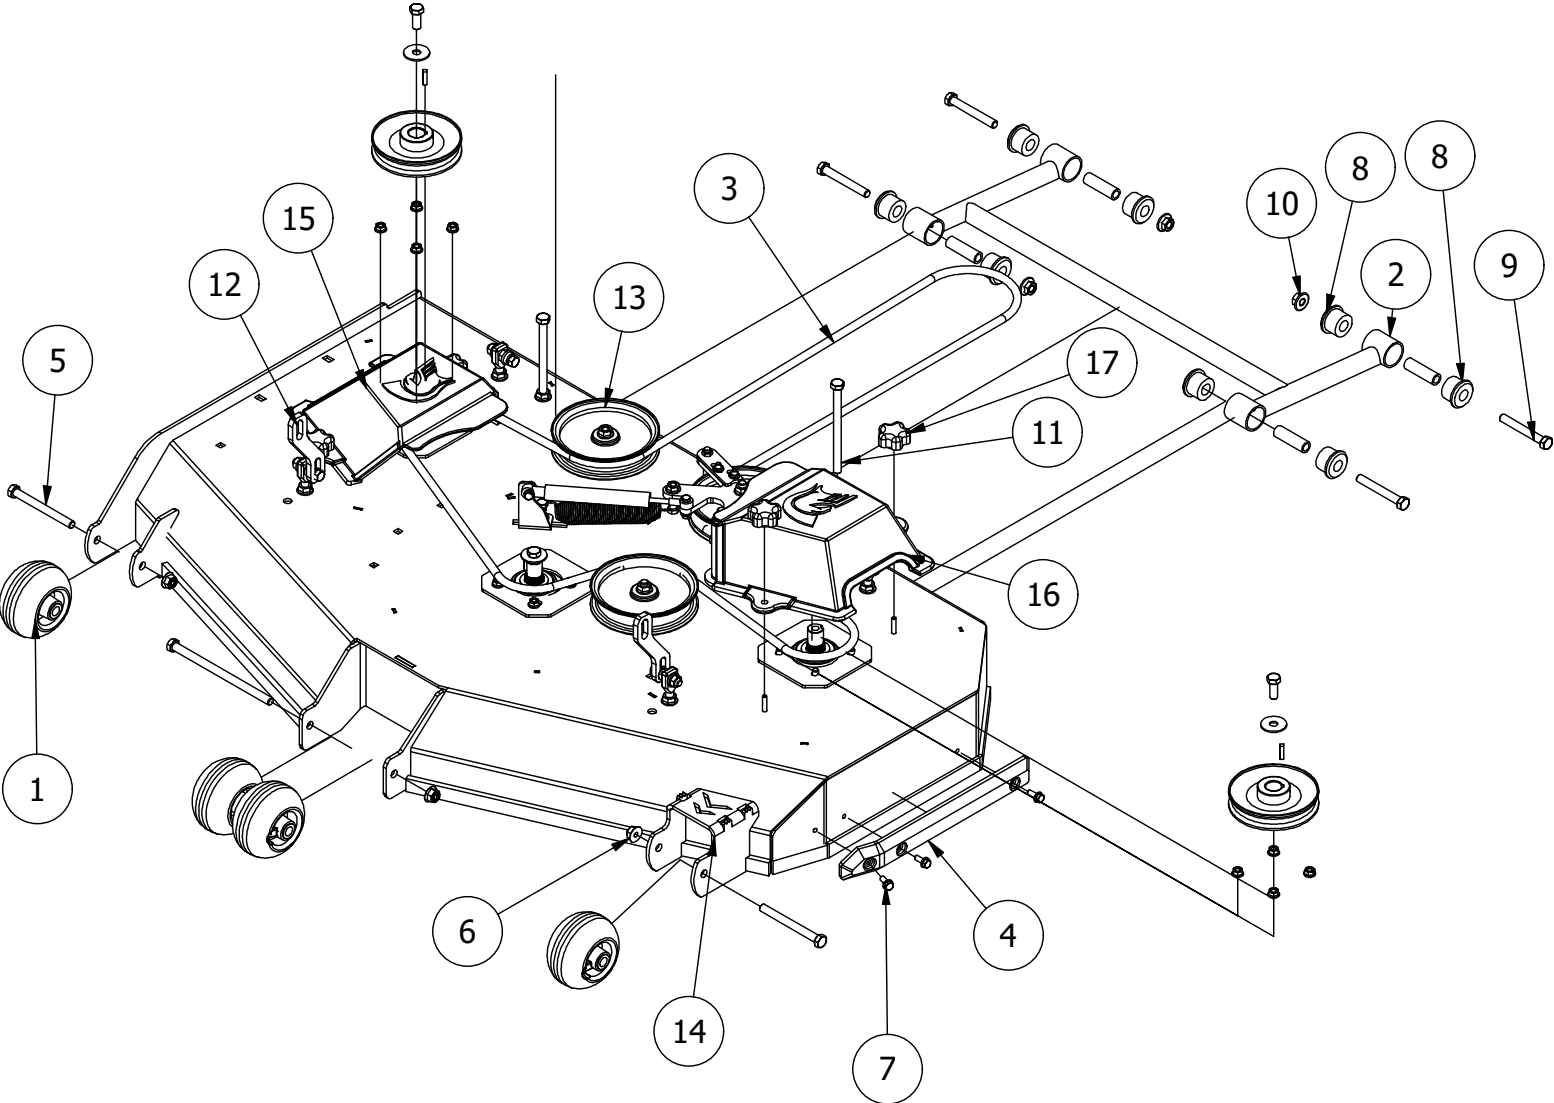

DETAIL B

Parts List			
ITEM	QTY	PART NUMBER	DESCRIPTION
1	1	490-0023-00	Mower Seat Base Assembly
2	1	439-0113-00	RZ Mower Seat Brtk
3	4	418-0040-00	3/8-16 X 1 HEX FLANGE BOLT GR 8 ZC YELLOW
4	4	413-0004-00	3/8-16 HEX FLANGE NUT W/SERR ZINC
5	2	410-0010-00	1/2" ID X 5/8" OD X 1/2" LENGTH FLANGE BUSHING
6	2	418-0038-00	1/2 X 1/2 SOCKET SHOULDER BOLT ZC YELLOW
7	4	413-0019-00	5/16-18 NYLON INSERT FLANGE L/NUT ZINC
8	2	413-0029-00	3/8-16 NYLON INSERT FLANGE L/NUT ZC YELLOW
9	4	413-0001-00	7/16-14 HEX FLANGE NUT W/SERR ZINC
10	1	471-0016-00	RT Seat

54" Deck Assembly 1

PARTS LIST			
ITEM	QTY	PART NUMBER	DESCRIPTION
1	4	422-0001-00	Anti-Scalp Wheel
2	1	490-0014-00	Mower 54"/61" Deck Frame Stabilizer Assembly
3	1	461-0001-00	54" Mower Deck Belt, HB x 153.5" Effective Length
4	1	429-0001-00	Mower Nylon Deck Guard
5	2	418-0016-00	1/2-13 X 5 HEX C/S GR 2 ZINC YELLOW
6	4	413-0002-00	1/2-13 NYLON INSERT FLANGE LOCKNUT ZC YELLOW
7	3	418-0049-00	5/16-18 X 3/4 IND HWH TRI LOB ZINC
8	8	732-2000-00	Large MTV A-Arm Bushing
9	4	418-0021-00	1/2-13 X 3-3/4 HEX C/S GR 5 ZINC
10	4	413-0017-00	1/2-13 NYLON INSERT FLANGE LOCKNUT ZINC W/SERRATIONS
11	2	418-0044-00	1/2-13 X 6-1/2 HEX C/S GR 8 ZINC YELLOW
12	2	435-0010-00	Mower 54" Deck Front Height Arm Connecting Link
13	2	433-0015-00	6-3/4" Idler Pulley, 15/16" Spacer Assembly
14	1	490-0063-00	2020 54" RT/SRT Deck Assembly
15	1	414-0019-00	48" & 54" Deck Right Pulley Cover
16	1	414-0018-00	48" & 54" Deck Left Pulley Cover
17	4	445-0003-00	Lobed Knob w/ 5/16"-18 insert