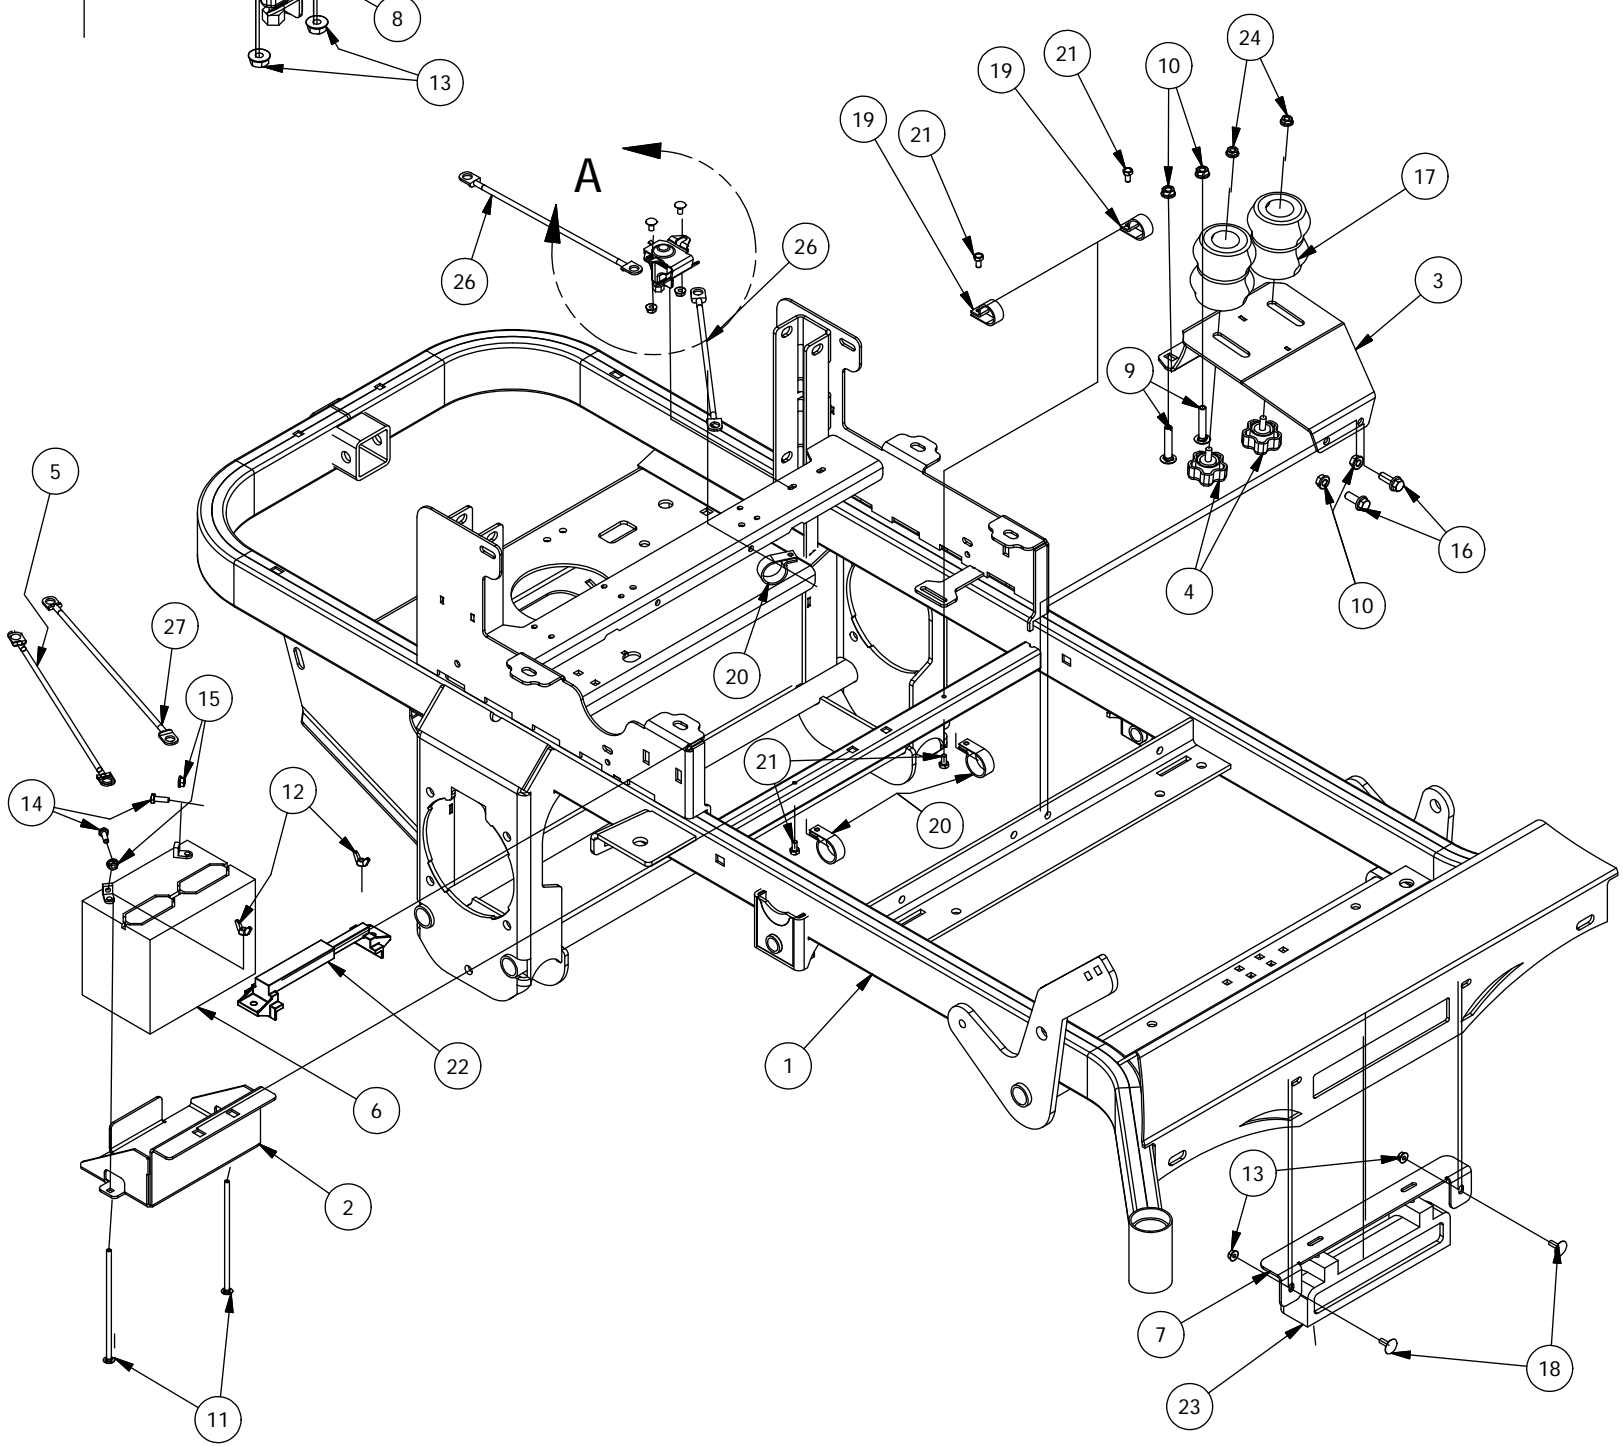

Battery and Seat Suspension Assembly

DETAIL A

Battery and Seat Suspension Assembly			
ITEM	QTY	PART NUMBER	DESCRIPTION
1	1	490-0007-00	Mower RT Frame Assembly
2	1	439-0008-00	Mower Battery Box
3	1	490-0021-00	Mower Suspension Seat Bracket Assembly
4	2	445-0001-00	Lobed Knob w/ 5/16"-18 X .750" Stud
5	1	486-0017-00	Mower Negative Battery Cable 28" long
6	1	468-1004-00	12-V Mower Starter Battery
7	1	439-0012-00	Mower LED Light Bracket
8	1	486-0006-00	Mower Starter Solenoid
9	2	418-0033-00	3/8-16 X 2 CARRIAGE BOLT ZINC
10	4	413-0004-00	3/8-16 HEX FLANGE NUT W/SERR ZINC
11	2	418-0034-00	1/4-20 X 7 CARRIAGE BOLT ZINC
12	2	413-0025-00	1/4-20 WING NUT ZINC
13	4	413-0023-00	1/4-20 HEX FLANGE NUT W/SERR ZINC
14	2	418-0035-00	1/4-20 X 3/4 HEX C/S GR 2 ZINC
15	2	413-0026-00	1/4-20 NYLON INSERT FLANGE L/NUT ZINC
16	2	418-0040-00	3/8-16 X 1 HEX FLANGE BOLT GR 8 ZC YELLOW
17	2	487-0003-00	SRT Rear Suspension Elastomer
18	2	418-0026-00	1/4-20 X 3/4 CARRIAGE BOLT ZINC YELLOW
19	2	472-0002-00	1/2" CUSHIONED LOOP CLAMP
20	3	472-0001-00	1-1/4" CUSHIONED LOOP CLAMP BLACK
21	4	418-0025-00	1/4-20 X 1/2 HWH SLOT TYPE F TCS ZINC
22	1	443-0001-00	Battery Hold Down
23	1	486-0042-00	Mower LED Light Bar
24	2	413-0027-00	5/16-18 NYLON INSERT FLANGE LOCKNUT ZC YELLOW
25	2	418-0031-00	1/4-20 X 1/2 CARRIAGE BOLT ZC YELLOW
26	2	486-0018-00	Mower Positive Battery Cable 12" long
27	1	486-0016-00	Mower Positive Battery Cable 25" long