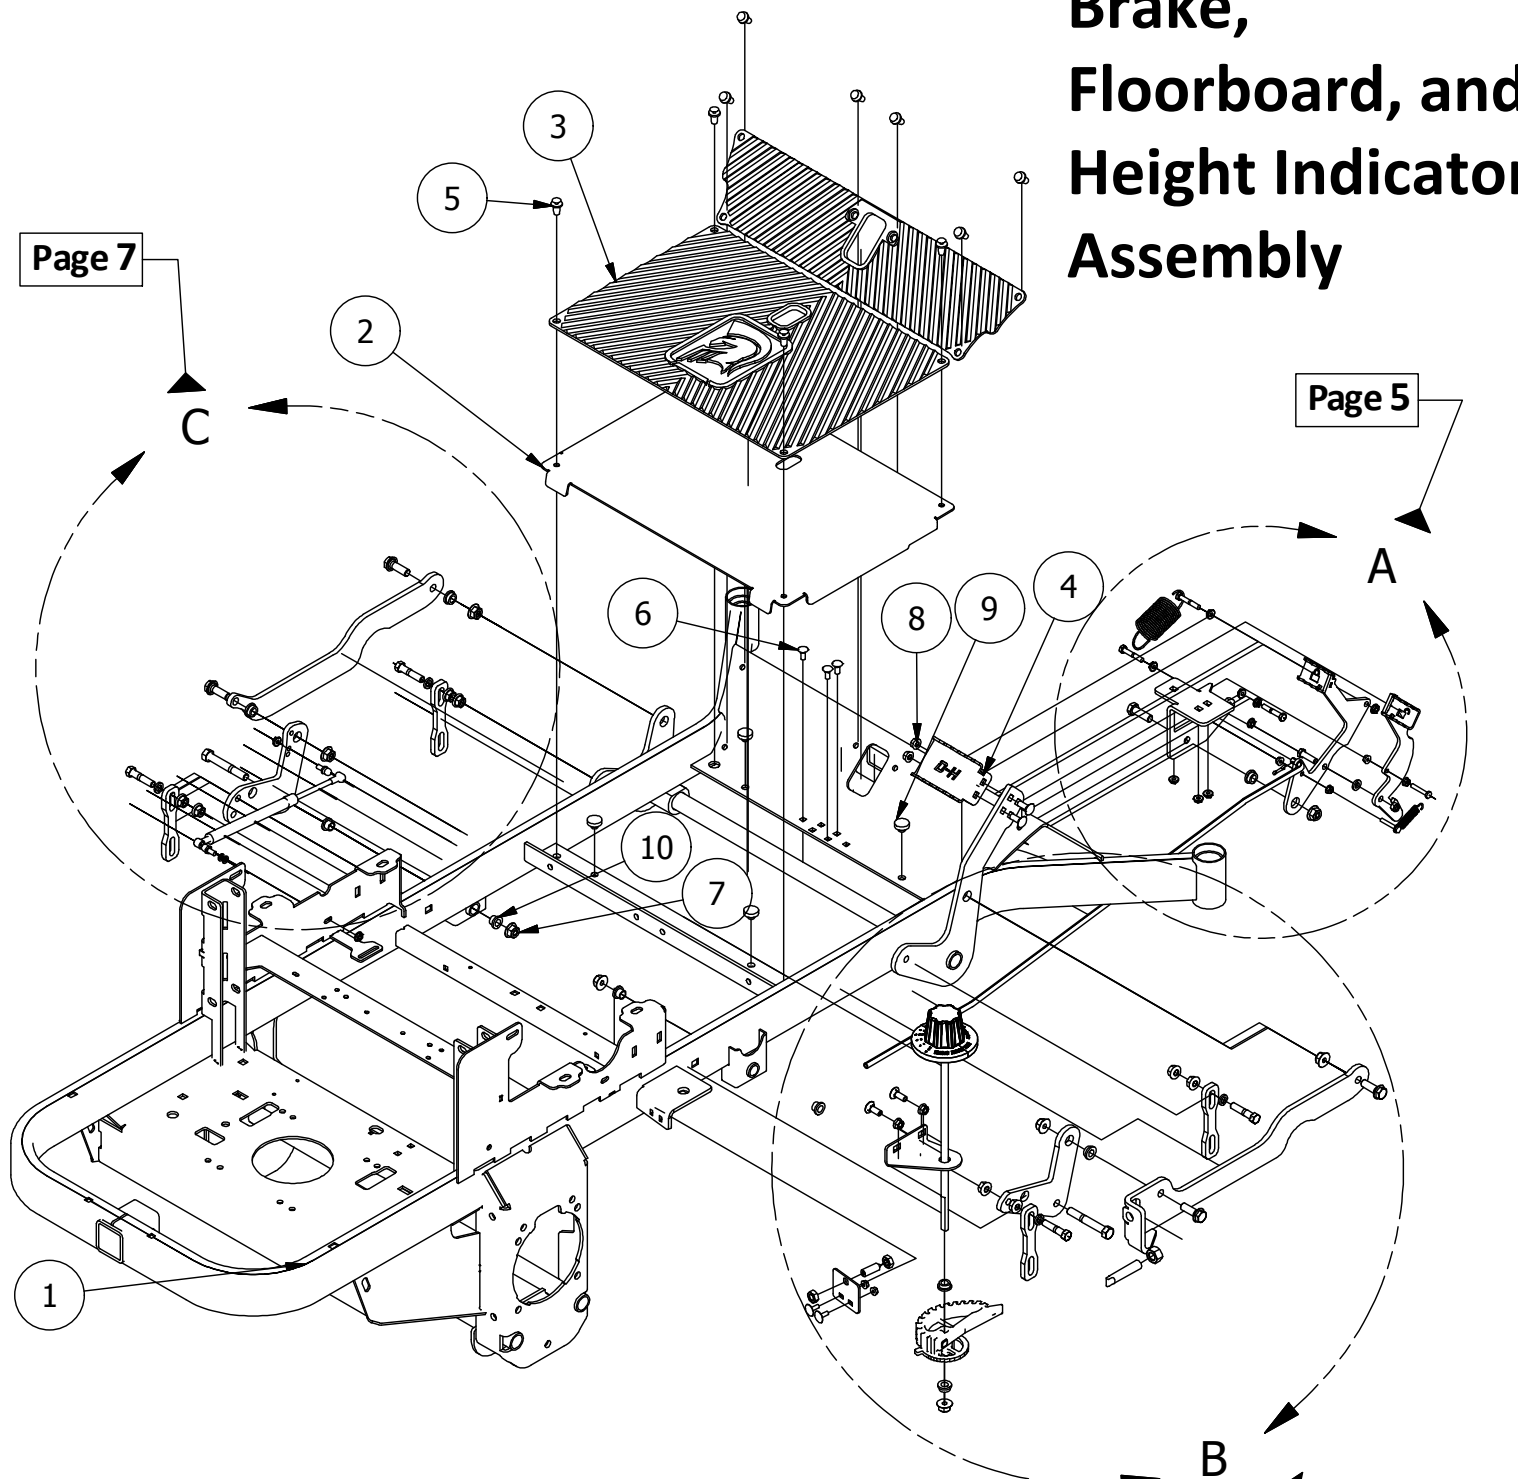

**RT Pro Mower Parts
Manual 2020**

TABLE OF CONTENTS

FRONT FORK.....	3
BRAKE, FLOORBOARD, AND HEIGHT INDICATOR ASSEMBLY	4-7
BRAKE ASSEMBLY	5
HEIGHT INDICATOR ASSEMBLY	6-7
BATTERY ASSEMBLY	8
DRIVE ARM ASSEMBLY	10-11
SEAT FRAME AND PUMP IDLER ASSEMBLY	12-14
PUMP IDLER ASSEMBLY	13
SEAT FRAME ASSEMBLY	14
GAS TANK ASSEMBLY.....	15-16
DECK ASSEMBLIES	17-25
54" DECK ASSEMBLY 1	17-18
54" DECK ASSEMBLY 2	19-20
61" DECK ASSEMBLY 1	21-22
61" DECK ASSEMBLY 2	23-24
DECK SPINDLE ASSEMBLY	25
TRANSMISSION ASSEMBLY.....	26-27
KAWASAKI FR730.....	28
B&S 25HP ENGINE	29
KOHLER 25 HP	30
DECALS	31

Brake, Floorboard, and Height Indicator Assembly

Page 7

Page 5

Page 6

Parts List

ITEM	QTY	PART NUMBER	DESCRIPTION
1	1	490-0007-00	Mower RT Frame Assembly
2	1	439-0007-00	Mower Floorboard
3	1	481-0008-00	Mower Logo Floor Mat
4	1	439-0059-00	Mower Deck Height Foot Pedal
5	10	414-0002-00	8MM PUSH TYPE RETAINER NYLON BLACK
6	3	418-0008-00	5/16-18 X 3/4 CARRIAGE BOLT ZINC
7	8	413-0002-00	1/2-13 NYLON INSERT FLANGE LOCKNUT ZC YELLOW
8	4	413-0004-00	3/8-16 HEX FLANGE NUT W/SERR ZINC
9	4	429-0002-00	Rubber Bumper
10	4	410-0010-00	1/2" ID X 5/8" OD X 1/2" LENGTH FLANGE BUSHING