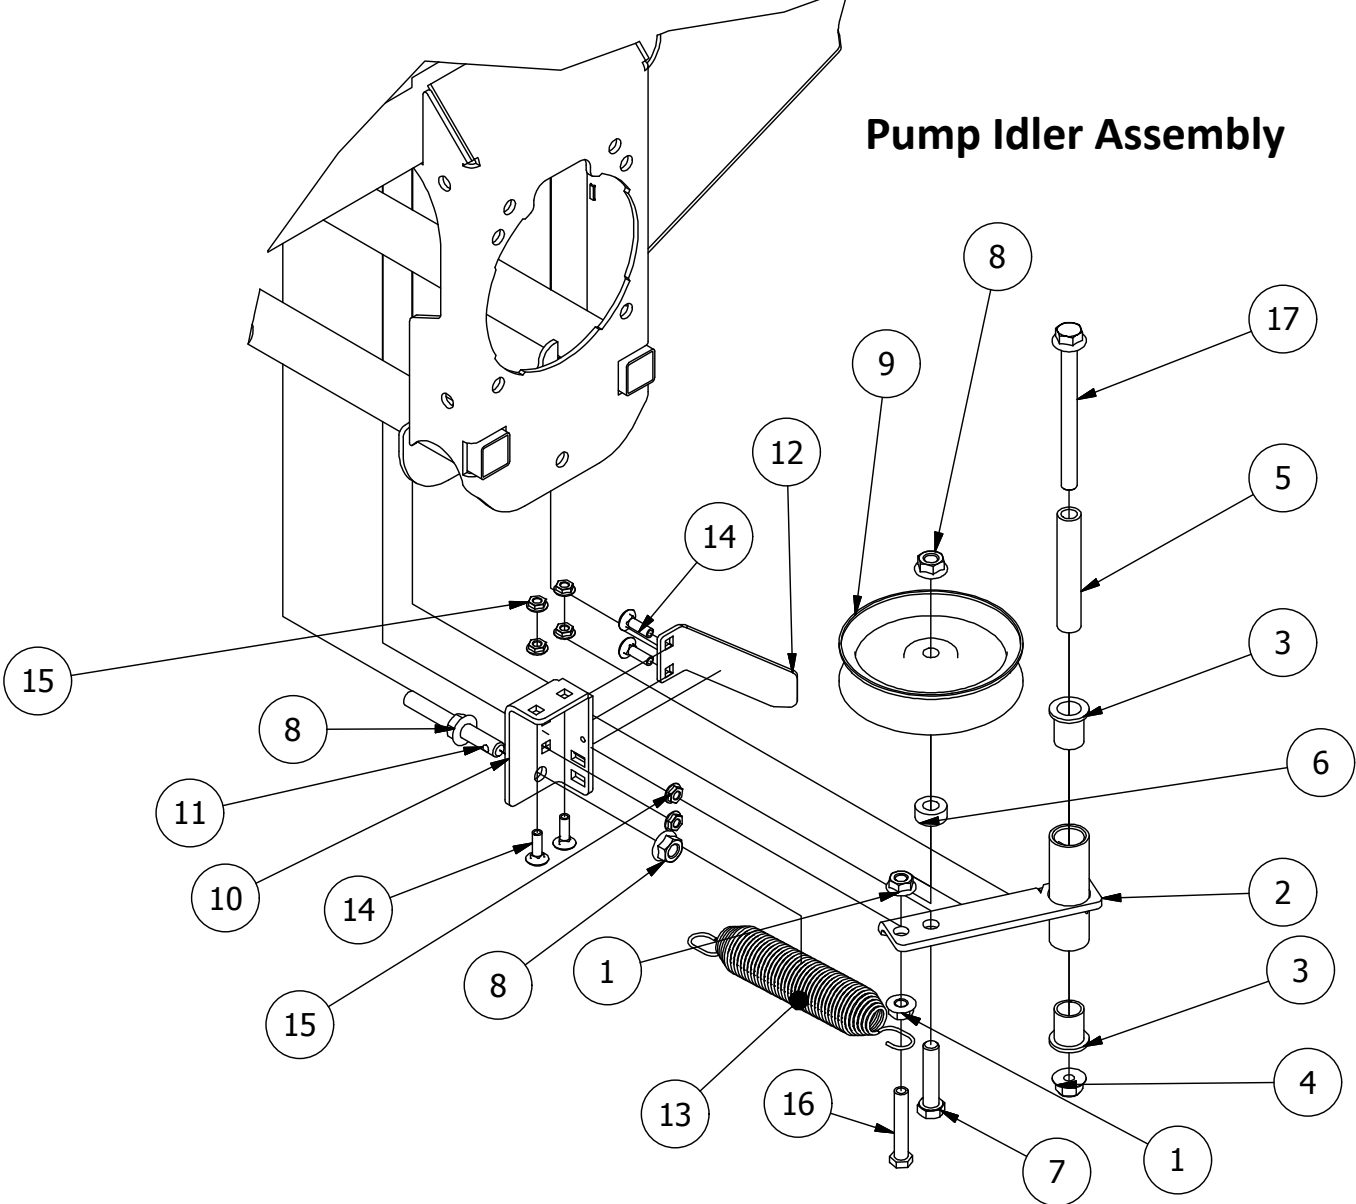

Pump Idler Assembly

Detail A Parts List

ITEM	QTY	PART NUMBER	DESCRIPTION
1	2	413-0001-00	7/16-14 HEX FLANGE NUT W/SERR ZINC
2	1	490-0018-00	Mower Pump Idler Pulley Arm Assembly
3	2	410-0007-00	3/4" ID X 15/16" OD X 1-1/8" LENGTH FLANGE BUSHING
4	1	413-0002-00	1/2-13 NYLON INSERT FLANGE LOCKNUT ZC YELLOW
5	1	425-0006-00	Mower Inner Idler Spacer
6	1	425-0007-00	Mower IDLER PULLEY SPACER
7	1	418-0012-00	1/2-13 X 2-1/4 HEX C/S GR 5 ZINC
8	3	413-0010-00	1/2-13 HEX FLANGE NUT W/SERR ZINC
9	1	433-0014-00	Mower 5-3/4" Idler Pulley
10	1	439-0244-00	Deck Idler Puller Tensioning Bracket
11	1	430-0001-00	Mower Pump Spring Tensioner
12	1	439-0132-00	RT/SRT Clutch Anti-rotation Brkt
13	1	434-0005-00	Deck/pump idler spring
14	4	418-0010-00	5/16-18 X 1 CARRIAGE BOLT ZINC
15	6	413-0006-00	5/16-18 HEX FLANGE NUT W/SERR ZINC
16	1	418-0013-00	7/16-14 X 2-1/2 HEX C/S GR 5 ZINC
17	1	418-0009-00	1/2-13 X 5-1/2 HEX FLANGE BOLT GR 8 ZY