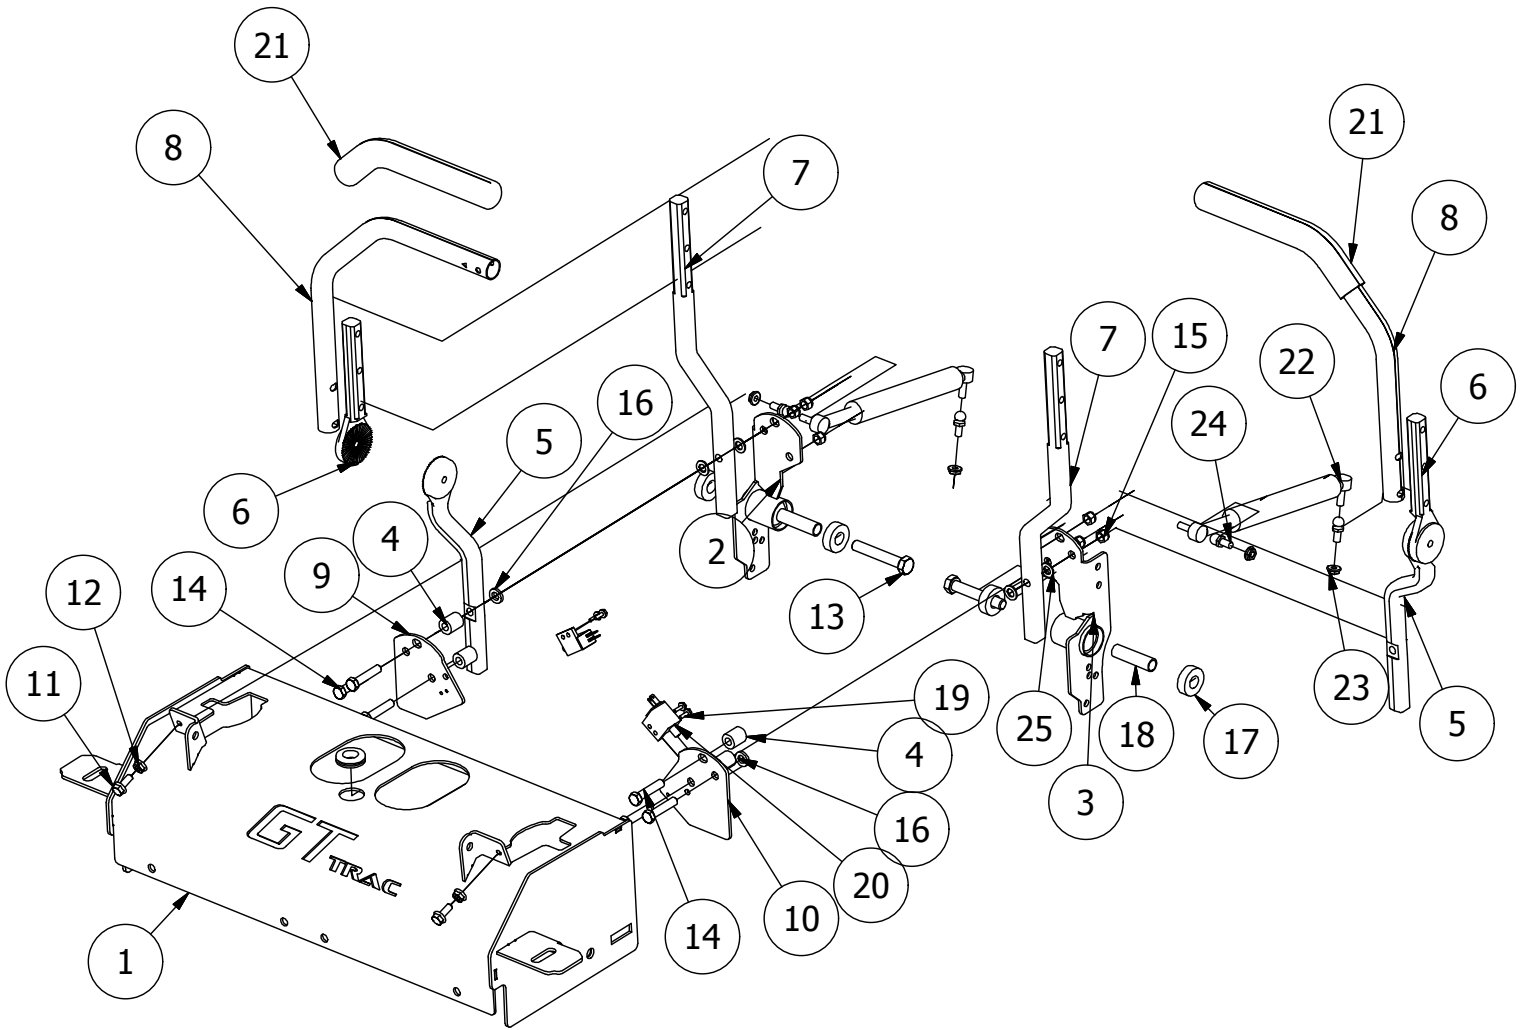

Drive Arm Assembly

Drive Arm Assembly Parts List

ITEM	QTY	PART NUMBER	DESCRIPTION
1	1	490-0023-00	Mower Seat Base Assembly
2	1	490-0013-00	Mower Right Drive Arm Bracket Assembly
3	1	490-0012-00	Mower Left Drive Arm Bracket Assembly
4	4	425-0003-00	Mower Drive Arm Spacer
5	2	431-0002-00	Height/Pitch Adjustable Lower Drive Arm
6	2	431-0003-00	Height/Pitch Adjustable Upper Drive Arm
7	2	431-0001-00	Height Adjustable Drive Arm
8	2	403-0020-00	Mower Drive Handle Tube
9	1	426-0003-00	Mower Right Control Arm Limit Switch Plate
10	1	426-0002-00	Mower Left Control Arm Limit Switch Plate
11	2	418-0049-00	5/16-18 X 3/4 IND HWH TRI LOB ZINC
12	6	413-0022-00	5/16-18 HEX FLANGE NUT W/SERR ZINC YELLOW
13	2	418-0050-00	1/2-13 X 3 HEX C/S GR 5 ZINC
14	6	418-0051-00	3/8-16 X 1-3/4 HEX C/S GR 2 ZINC
15	6	413-0013-00	3/8-16 NYLON INSERT FLANGE LOCKNUT ZINC
16	4	419-0015-00	3/8" ID X 3/4" OD X 1/8" THK BRONZE WASHER
17	4	410-0005-00	5/8" ID X 1-3/8" OD X 7/16" THK BEARING
18	2	425-0004-00	Mower Drive Arm Hub & Deck Lift Arm Spacer
19	4	418-0032-00	8-32 X 1/2 IND. HWH SLOT TYPE F TCS ZINC
20	2	486-0030-00	Safety Switch
21	2	484-0001-00	Handle Grip
22	2	487-0001-00	Control Arm Damper
23	4	413-0024-00	5/16-18 HEX SERRATED LARGE FLANGE L/NUT ZC
24	4	487-0005-00	Control Arm Damper Ball Stud
25	4	410-0011-00	.375 ID X .750 OD X .062 THK THRUST BEARING OIL-IMPREG BRNZ